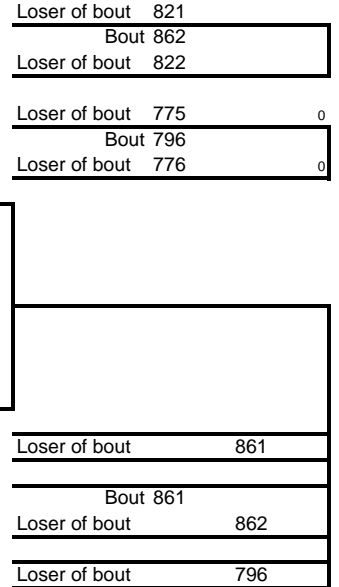

Weight Class 182 lbs

Weight Class 182 lbs

182

Weight Class 195 lbs

195

Weight Class 195 lbs

Weight Class 195 lbs

195

Weight Class 220 lbs

220

Weight Class 220 lbs

Weight Class 220 lbs

220

Weight Class 285 lbs

Loser of bout 614

L3.2 Bout 725