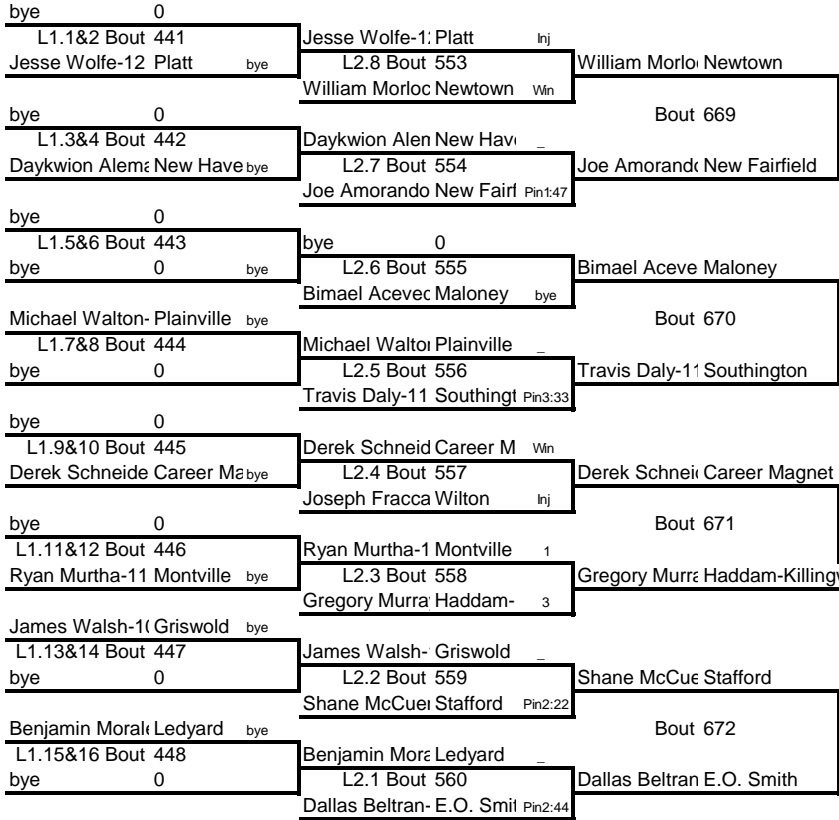

Weight Class 220 lbs

220

Weight Class 220 lbs

Weight Class 220 lbs

220

Weight Class 285 lbs

Loser of bout 614

L3.2 Bout 725

Loser of bout 613

L3.1 Bout 726

Loser of bout 616

L3.4 Bout 727

Loser of bout 615

L3.3 Bout 728

285

Bout 783