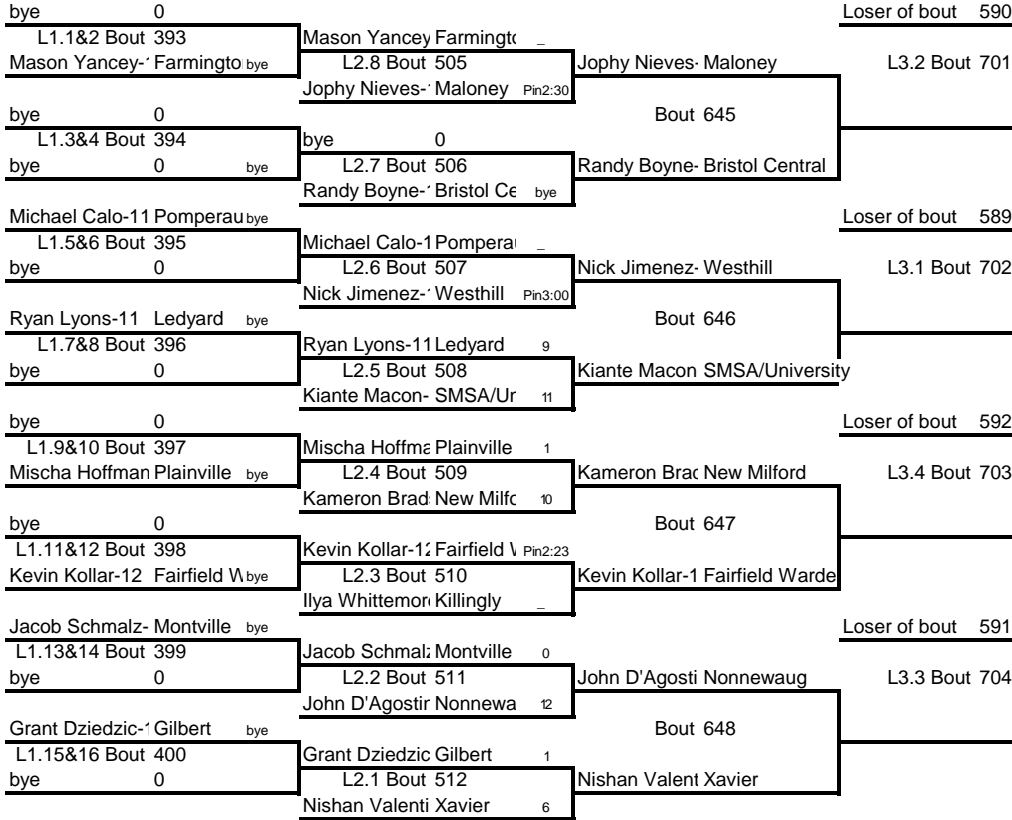

Weight Class 152 lbs