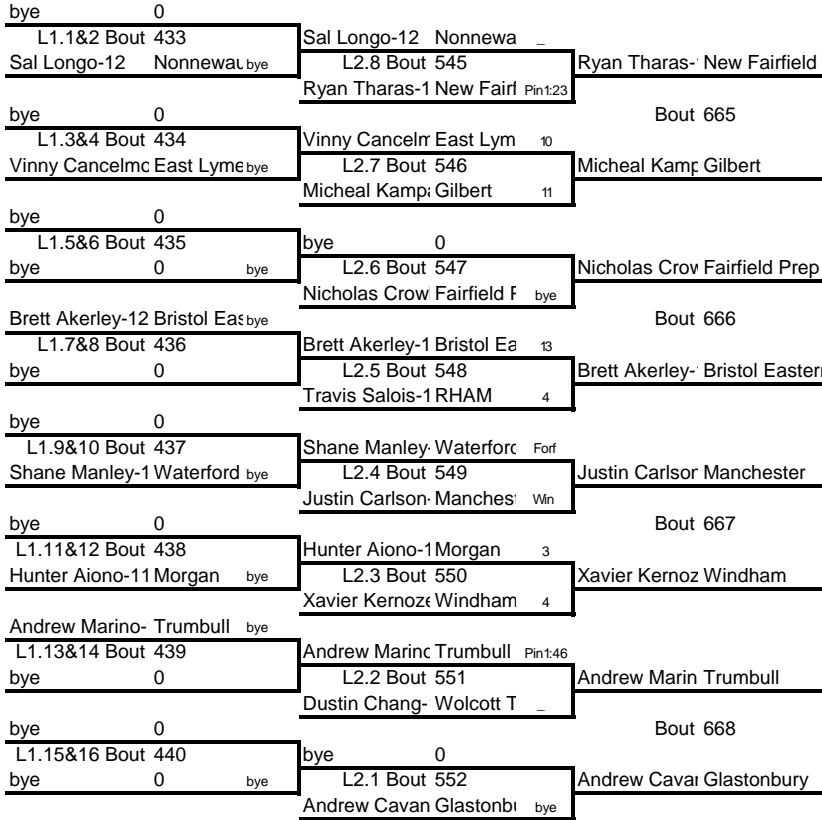

Weight Class 220 lbs