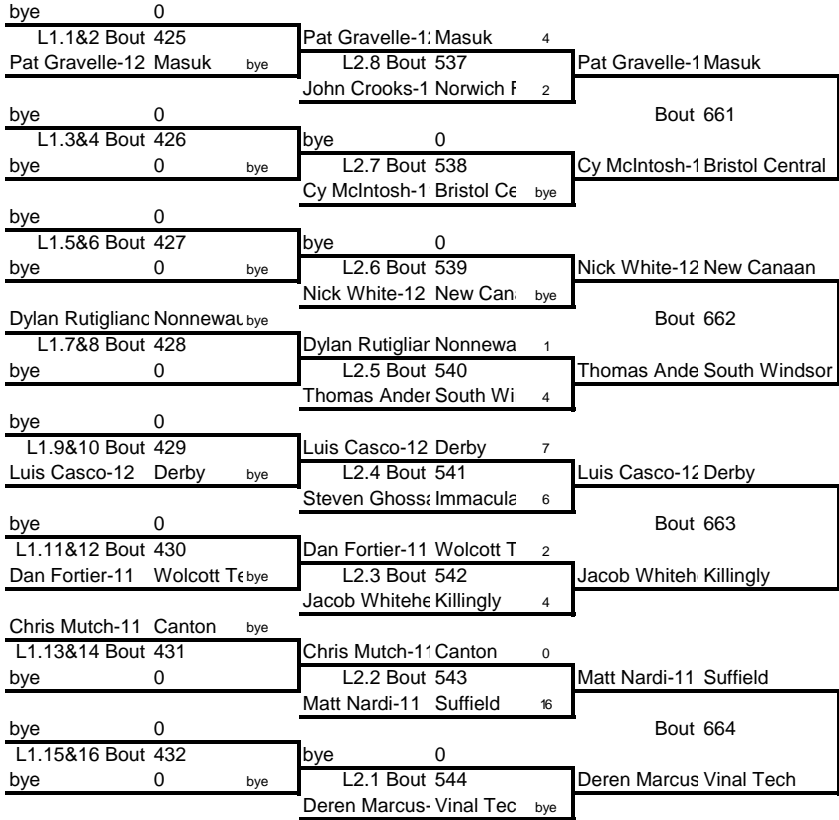

Weight Class 182 lbs

Weight Class 182 lbs

182

Weight Class 195 lbs

195

Weight Class 195 lbs

Weight Class 195 lbs

195