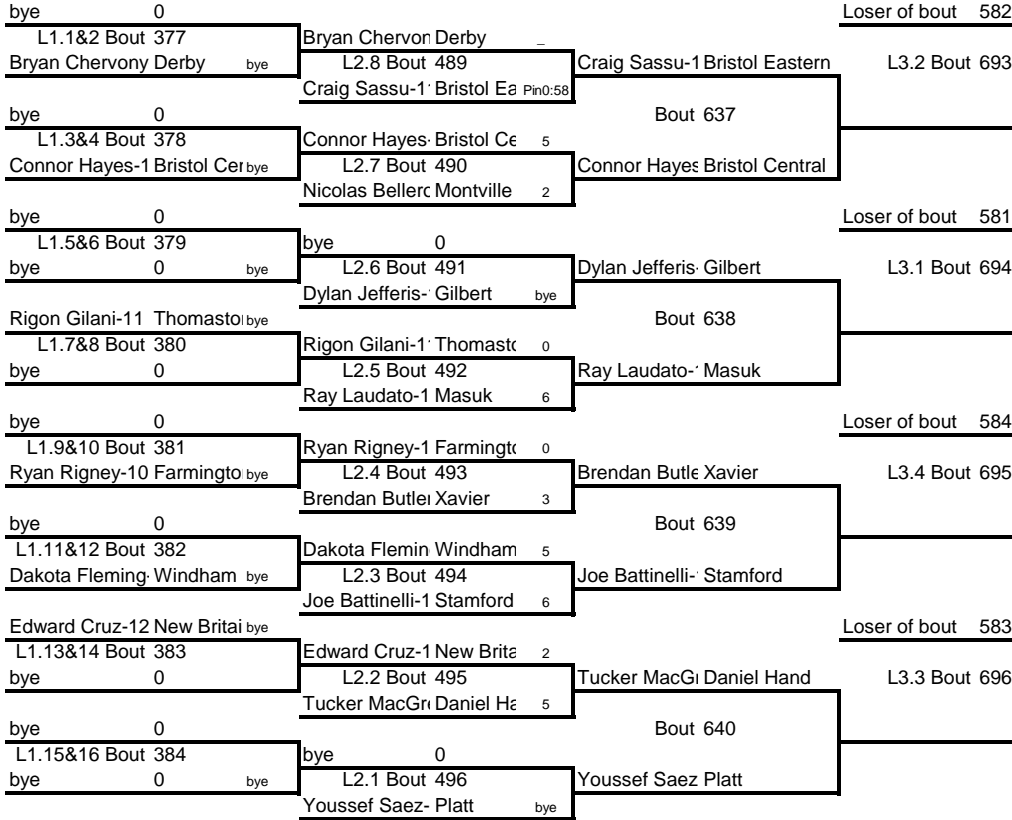

Weight Class 132 lbs

132

Weight Class 132 lbs

Weight Class 132 lbs

Weight Class 138 lbs

138

Weight Class 138 lbs

138