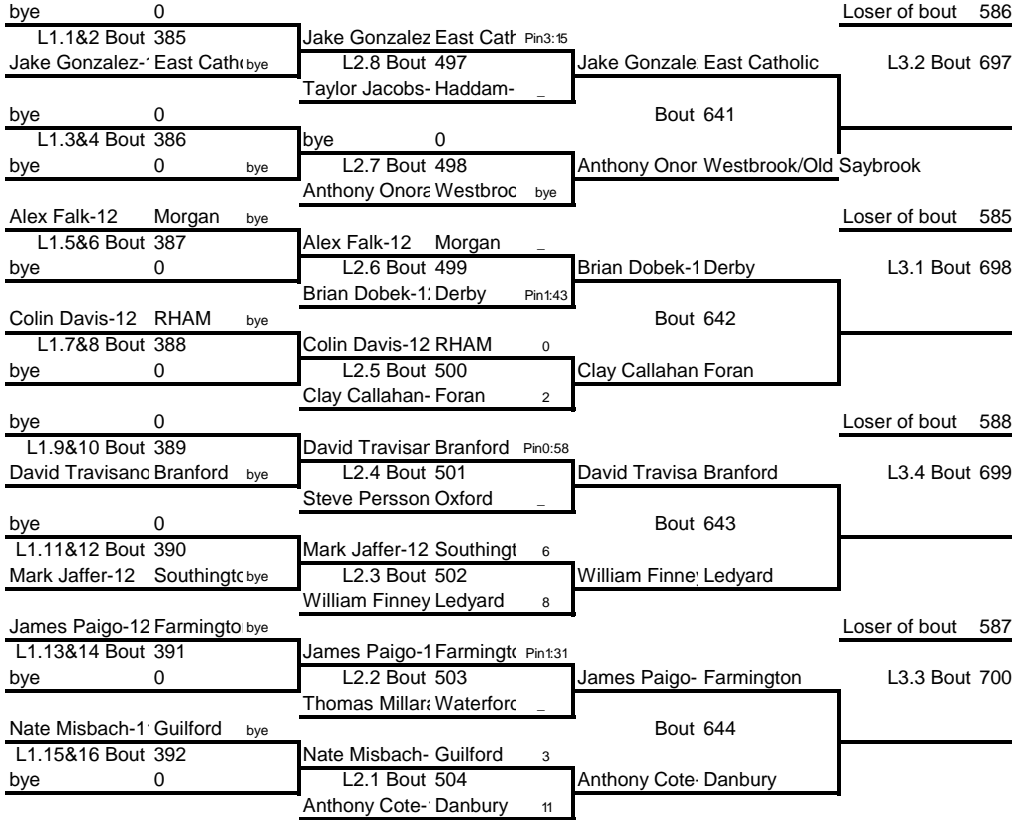

Weight Class 138 lbs

Weight Class 145 lbs

145

Weight Class 145 lbs

145

Weight Class 145 lbs

Weight Class 285 lbs

285