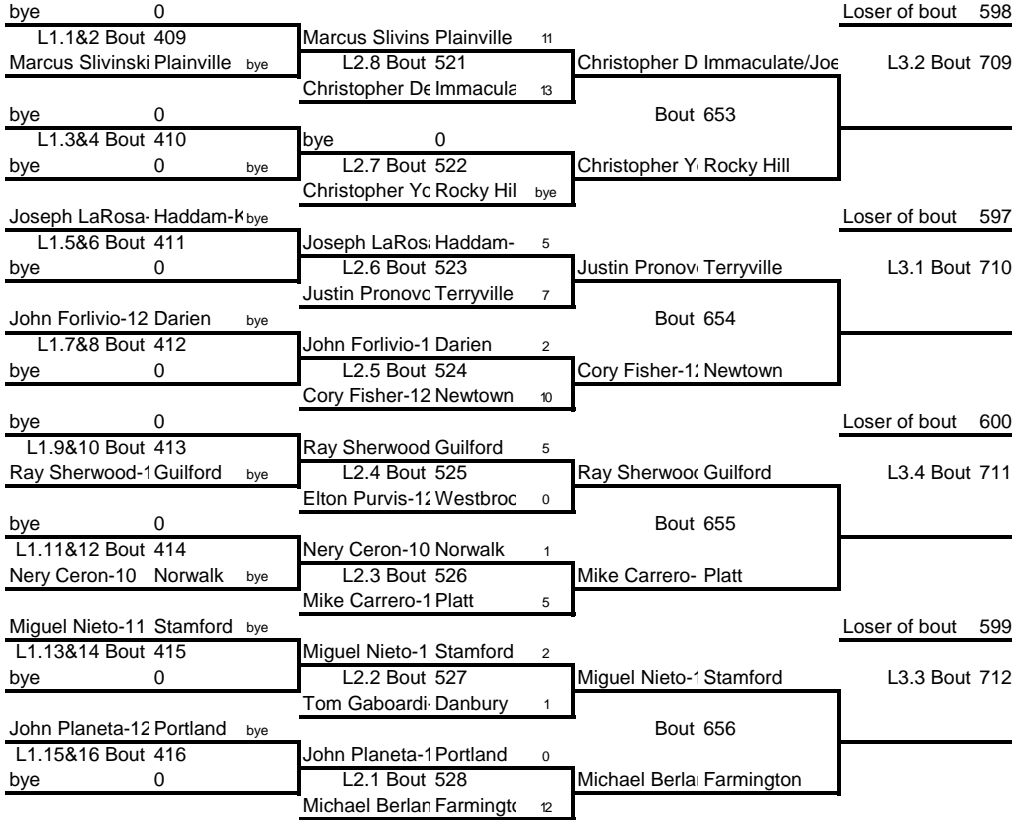

Weight Class 170 lbs