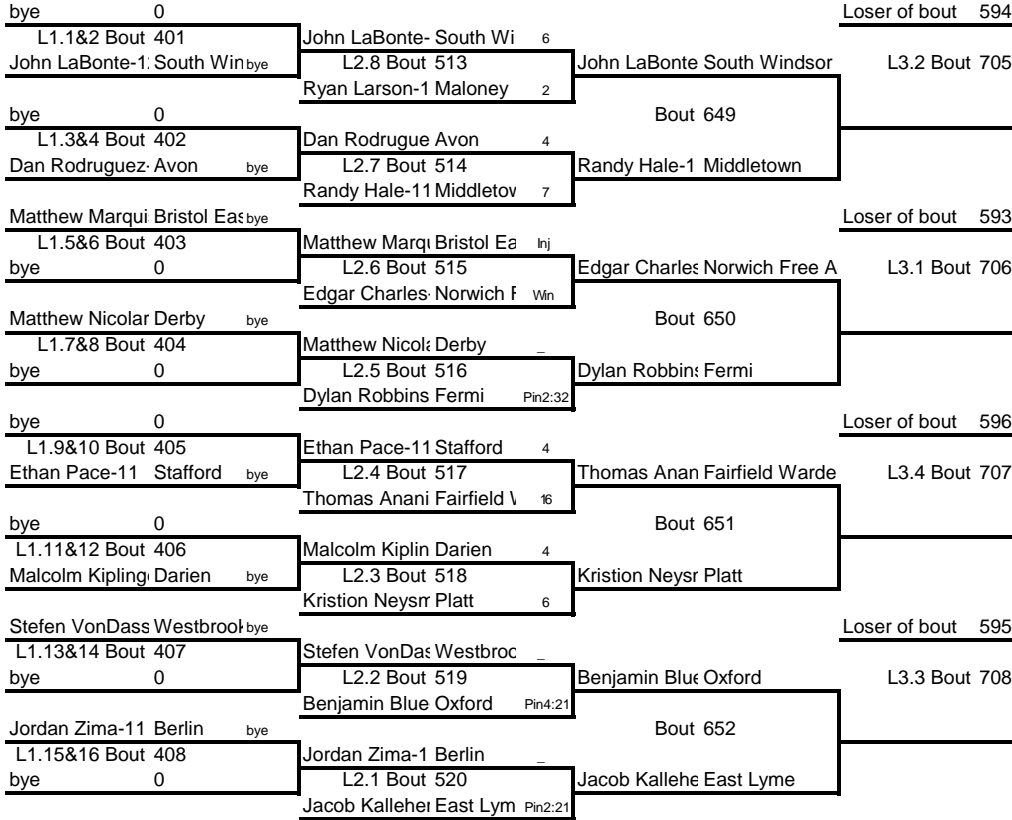

Weight Class 152 lbs

152

Weight Class 152 lbs

Weight Class 152 lbs

152

Weight Class 160 lbs

160

Weight Class 160 lbs