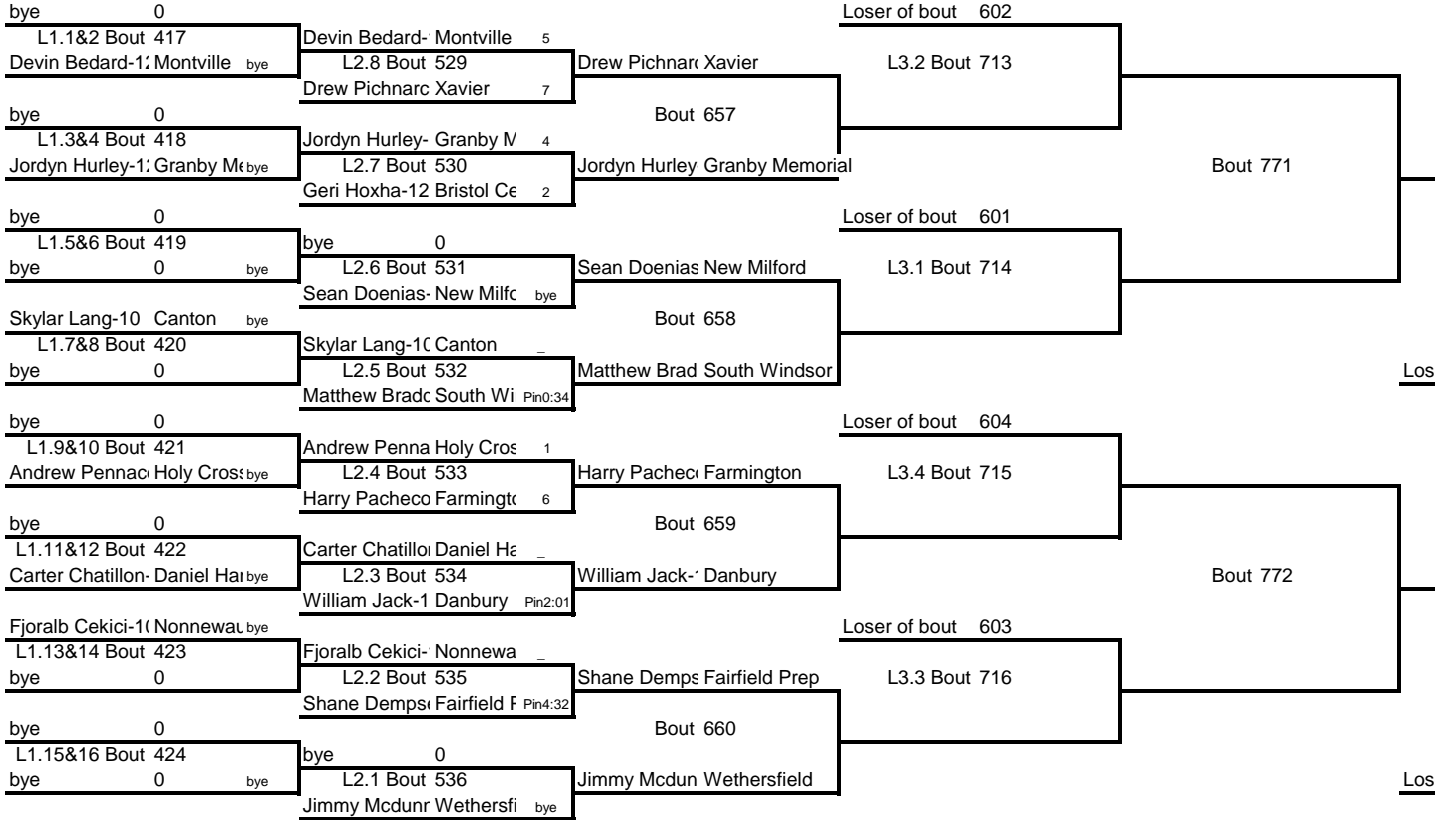

Weight Class 160 lbs

160

Weight Class 170 lbs

170

Weight Class 170 lbs

Weight Class 170 lbs

170

Weight Class 182 lbs