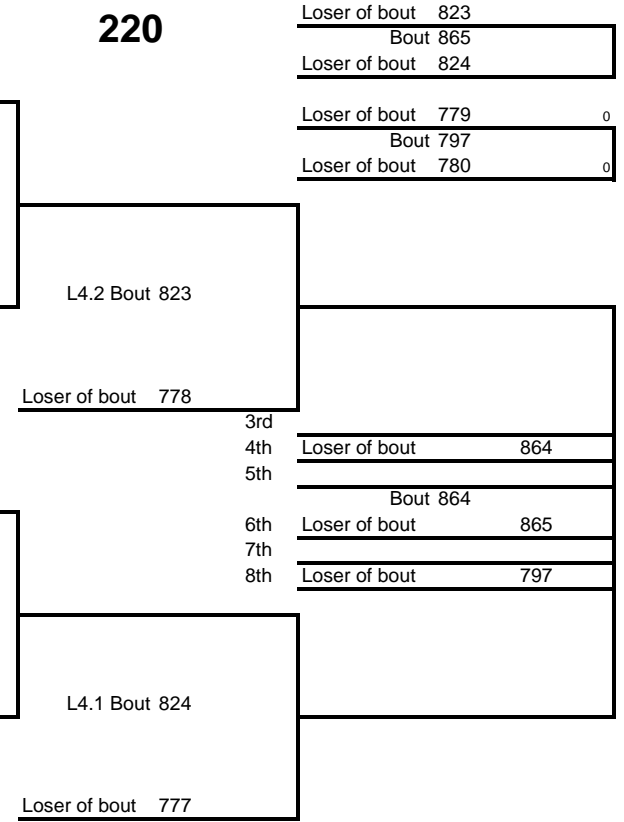

Weight Class 182 lbs

Weight Class 182 lbs

182

Weight Class 195 lbs

195

Weight Class 195 lbs

Weight Class 195 lbs

195

Weight Class 220 lbs

220

Weight Class 220 lbs

Weight Class 220 lbs

220

Weight Class 285 lbs

Loser of bout 614

L3.2 Bout 725