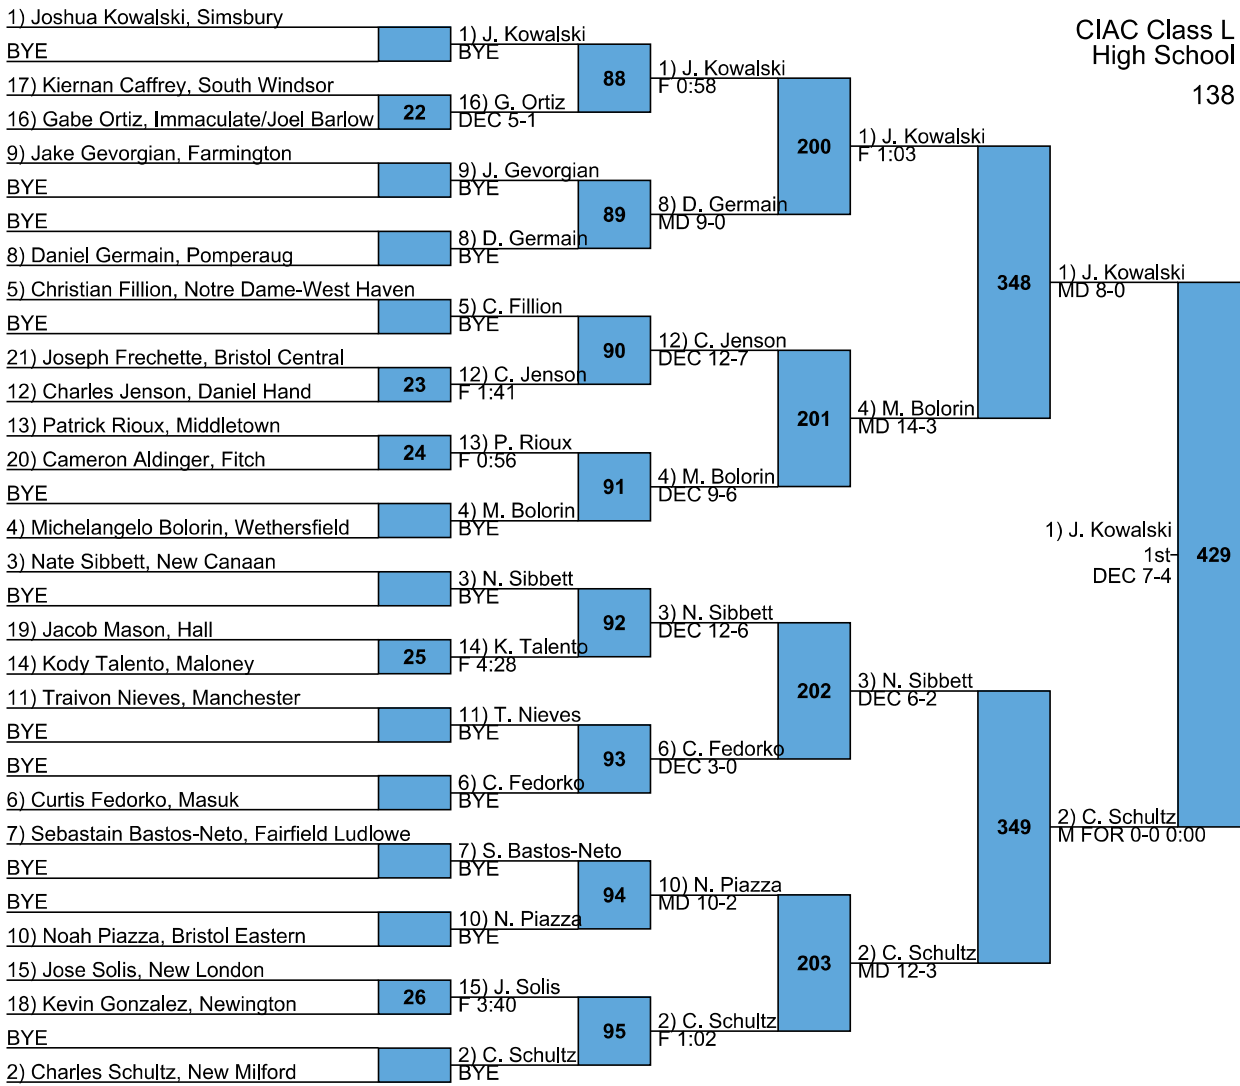

2017 CIAC Class L Division State Tournament

PI	Team	Points	1	2	3	4	5	6
1	Bristol Eastern	231	3			4	2	1
2	New Milford	230	2	3	2		2	1
3	Daniel Hand	143.5	1	1	1		1	2
4	New London	127.5	1	1	1		1	1
5	Hall	117		2	2	1		
6	Simsbury	113	1	1		1	1	
7	Middletown	107		1		1	1	1
8	Fitch	95	2			1		
9	Wilton	85			2	1	1	
10	New Canaan	84		1		2		1
11	Pomperaug	83.5	1		1			1
11	E.O. Smith	83.5		2			1	
13	Masuk	76			2		1	1
14	South Windsor	74	1					1
15	Immaculate/Joel Barlow	69	1		2			
16	Bristol Central	66.5		1		1		
17	Wethersfield	60			1		1	
18	Fairfield Ludlowe	59				1	1	
19	Maloney	58	1					
20	Manchester	54				1		2
21	Newington	41					1	

5) C. Sassu
F 3:16

419

L390 4) C. Massey DEC 4-2
L391 5) T. Savluk F 0:36

5) T. Savluk DEC 6-4

422

CIAC Class L
High School

138

L394 MD 13-8
6) C. Fedorko
428

6) M. Cyr
5th
DEC 4-1

452