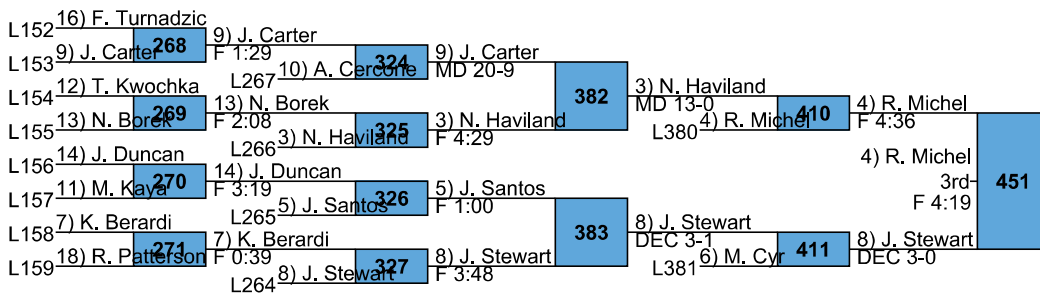

L395 DEC 5-3 SV
8) D. Germain
5th
DEC 10-5

CIAC Class L
High School
160

CIAC Class L
High School

182

CIAC Class L
High School
195

CIAC Class L
High School
285

L410 3) N. Haviland
F 4:36

L411 6) M. Cyr
DEC 3-0

6) M. Cyr
5th
DEC 4-1

452