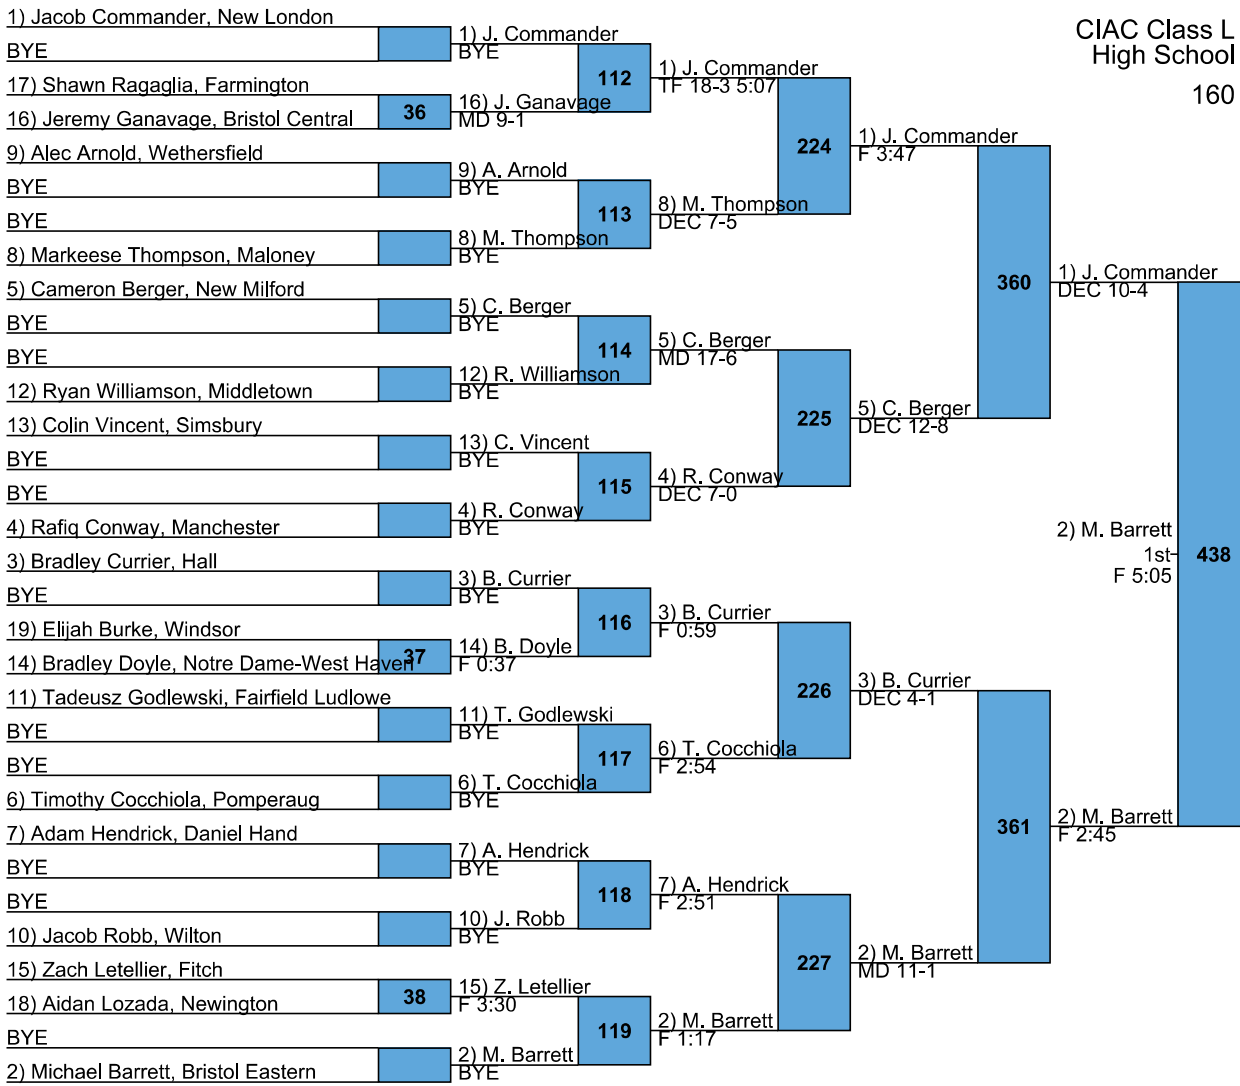

CIAC Class L
High School
160