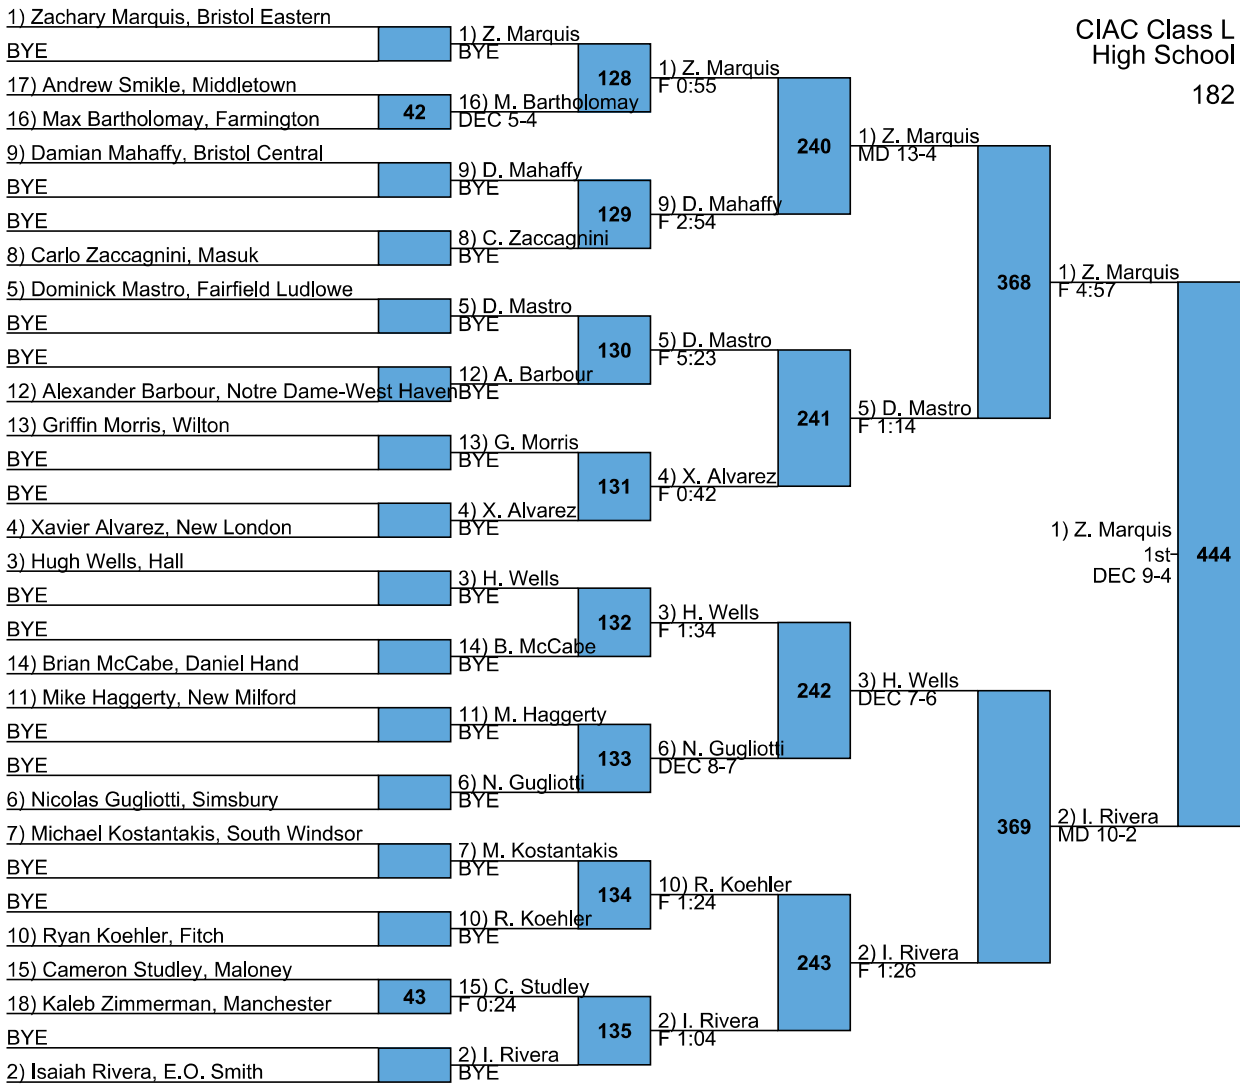

L395 DEC 5-3 SV
8) D. Germain
5th
DEC 10-5

CIAC Class L
High School
160

CIAC Class L
High School

182

CIAC Class L
High School
195

CIAC Class L
High School
285

L410 3) N. Haviland
F 4:36

L411 6) M. Cyr
DEC 3-0

6) M. Cyr
5th
DEC 4-1

452