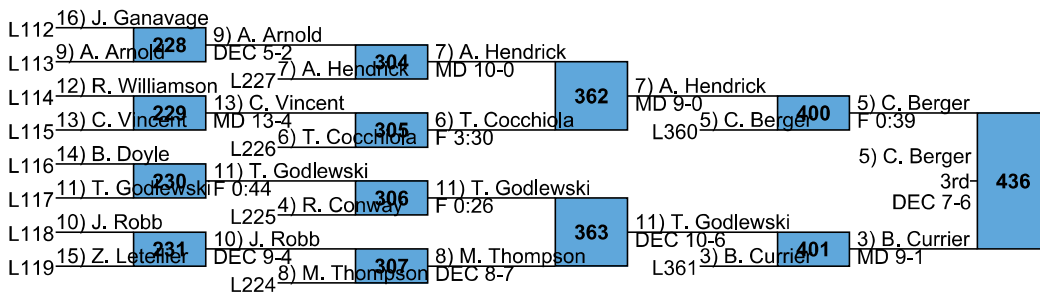

CIAC Class L
High School
160