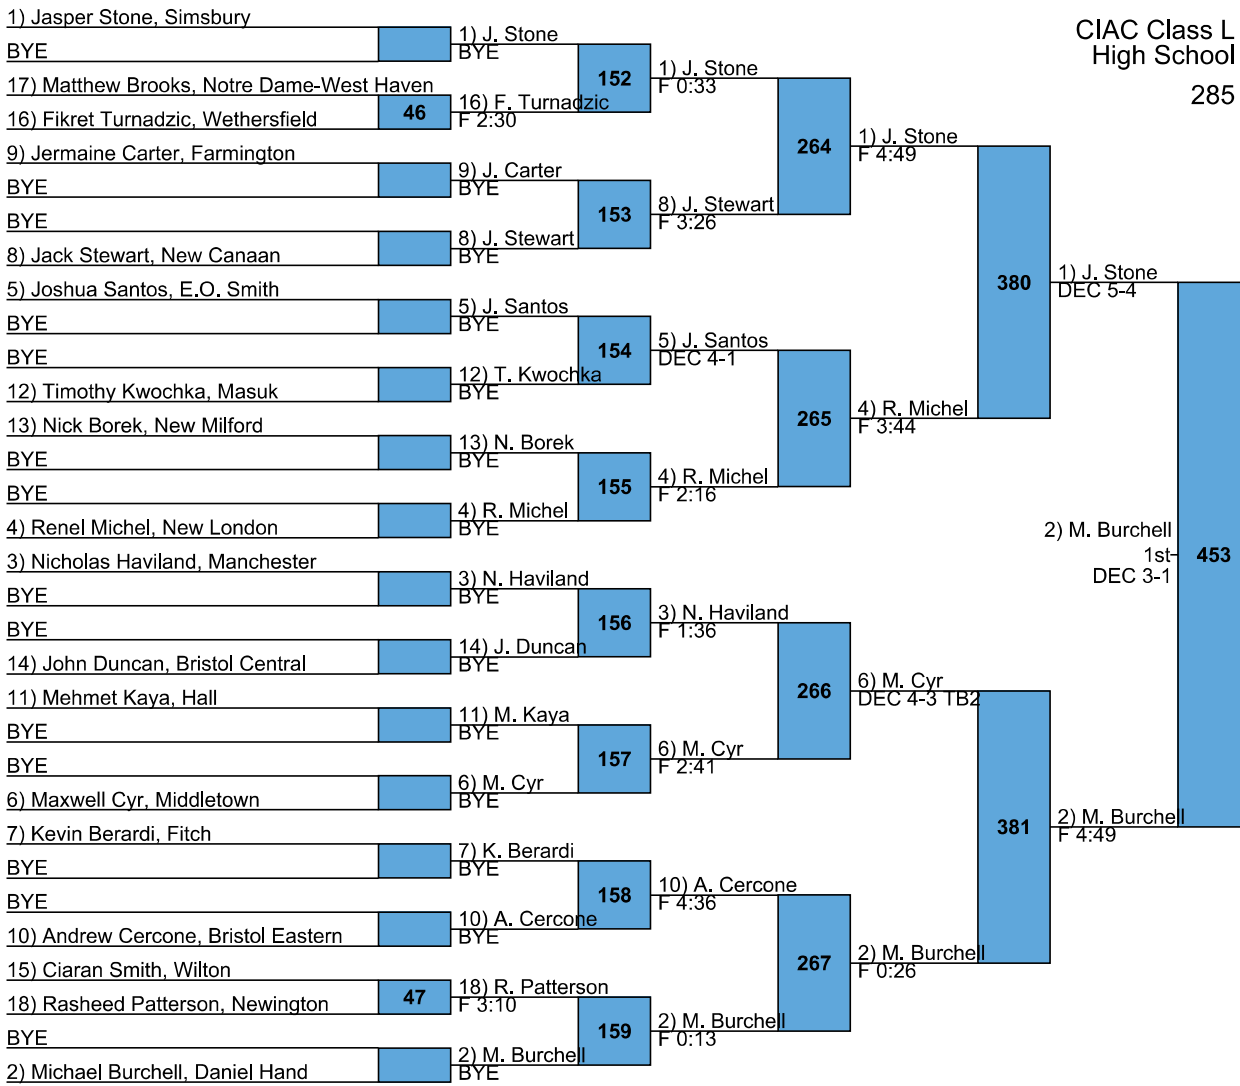

L395 DEC 5-3 SV
8) D. Germain
5th
DEC 10-5

CIAC Class L
High School
160

CIAC Class L
High School

182

CIAC Class L
High School
195

CIAC Class L
High School
285

L410 3) N. Haviland
F 4:36

L411 6) M. Cyr
DEC 3-0

6) M. Cyr
5th
DEC 4-1

452