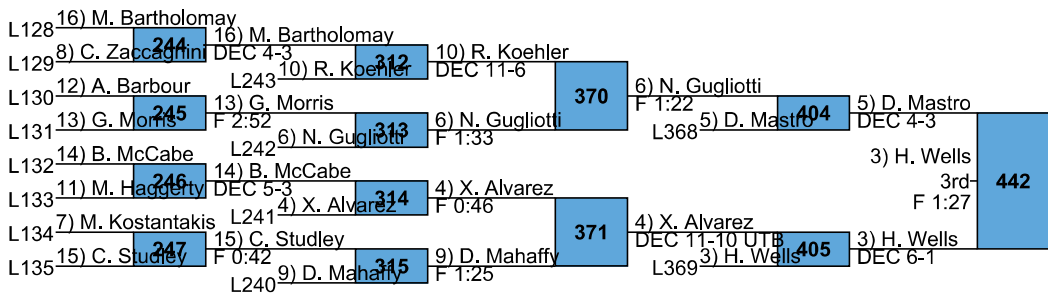

L395 DEC 5-3 SV
8) D. Germain
5th
DEC 10-5

CIAC Class L
High School
160

CIAC Class L
High School

182

CIAC Class L
High School
195

CIAC Class L
High School
285

L410 3) N. Haviland
F 4:36

L411 6) M. Cyr
DEC 3-0

6) M. Cyr
5th
DEC 4-1

452