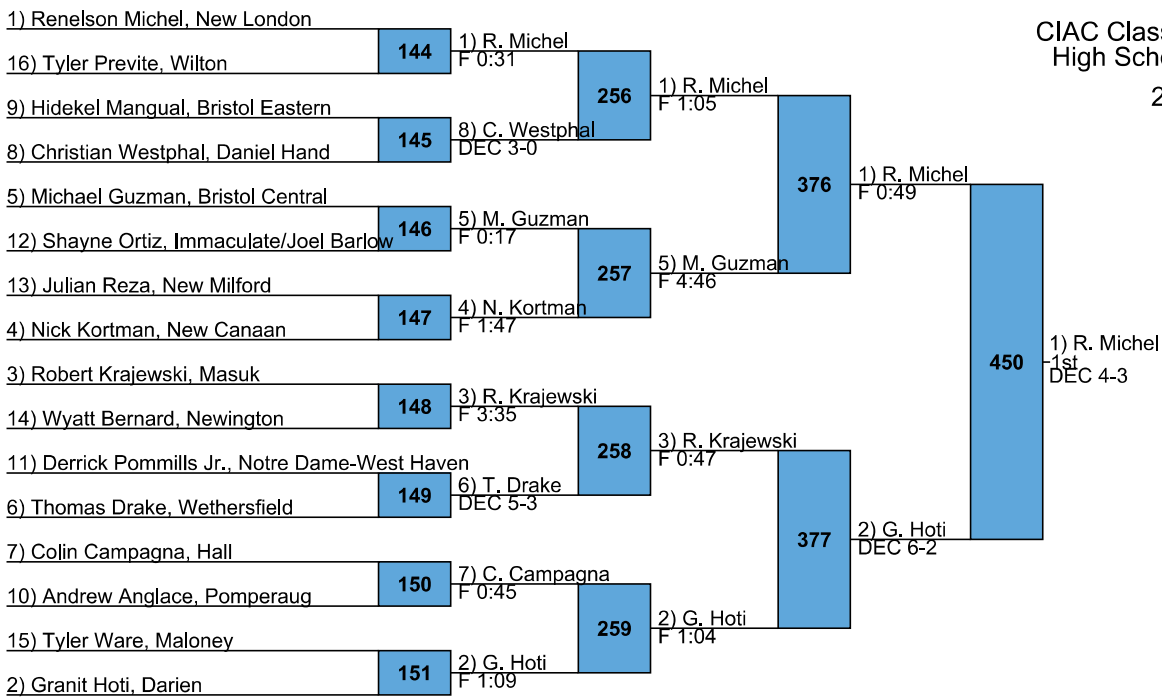

L395 DEC 5-3 SV
8) D. Germain
5th
DEC 10-5

CIAC Class L
High School
160

CIAC Class L
High School

182

CIAC Class L
High School
195

CIAC Class L
High School
285

L410 3) N. Haviland
F 4:36

L411 6) M. Cyr
DEC 3-0

6) M. Cyr
5th
DEC 4-1

452