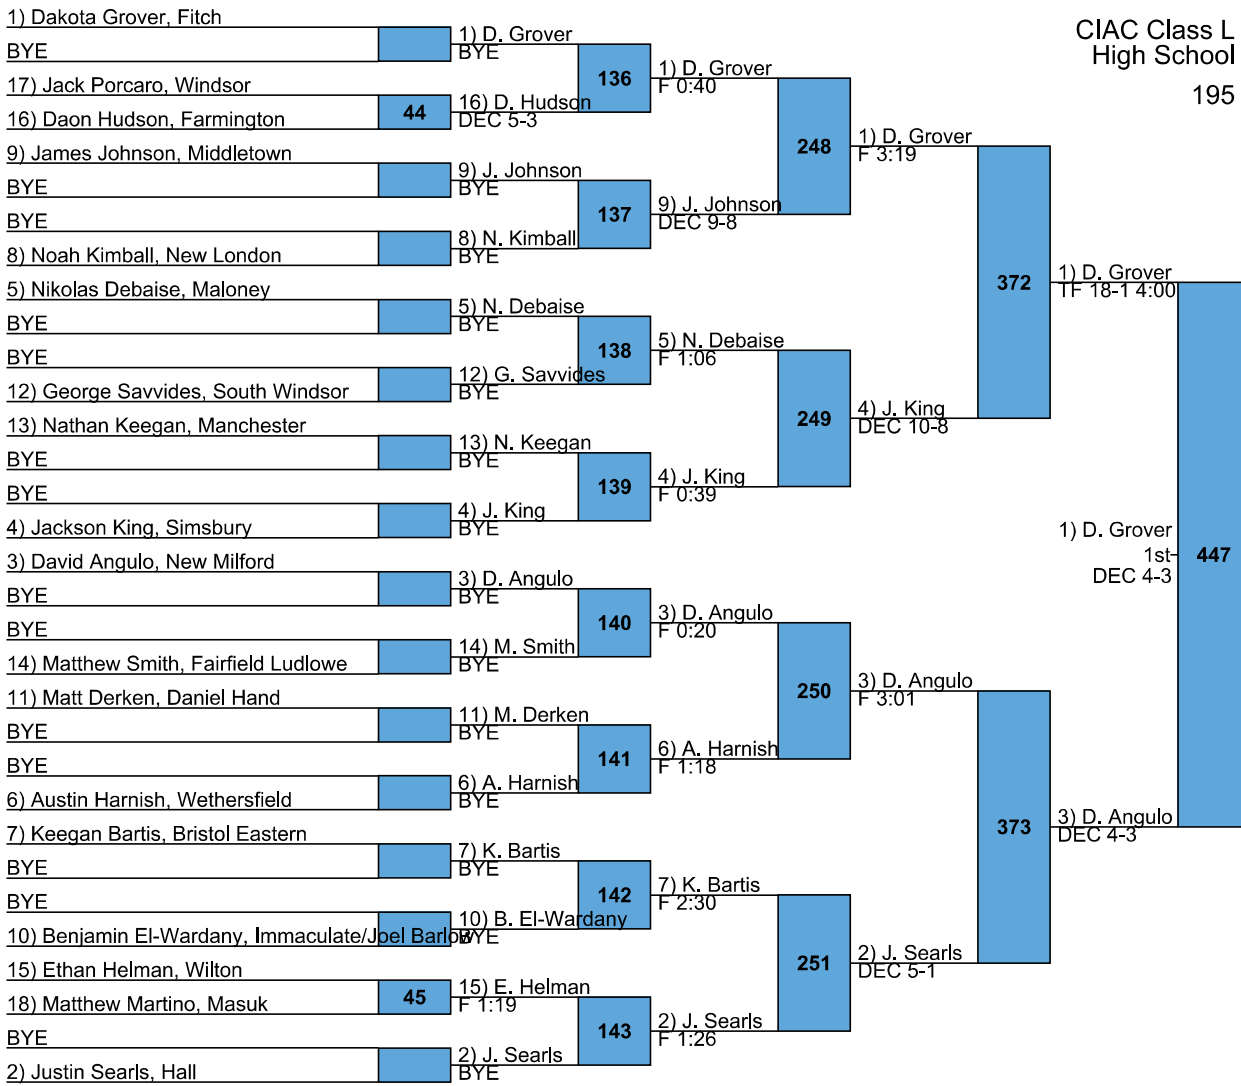

L395 DEC 5-3 SV
8) D. Germain
5th
DEC 10-5

CIAC Class L
High School
160

CIAC Class L
High School

182

CIAC Class L
High School
195

CIAC Class L
High School
285

L410 3) N. Haviland
F 4:36

L411 6) M. Cyr
DEC 3-0

6) M. Cyr
5th
DEC 4-1

452