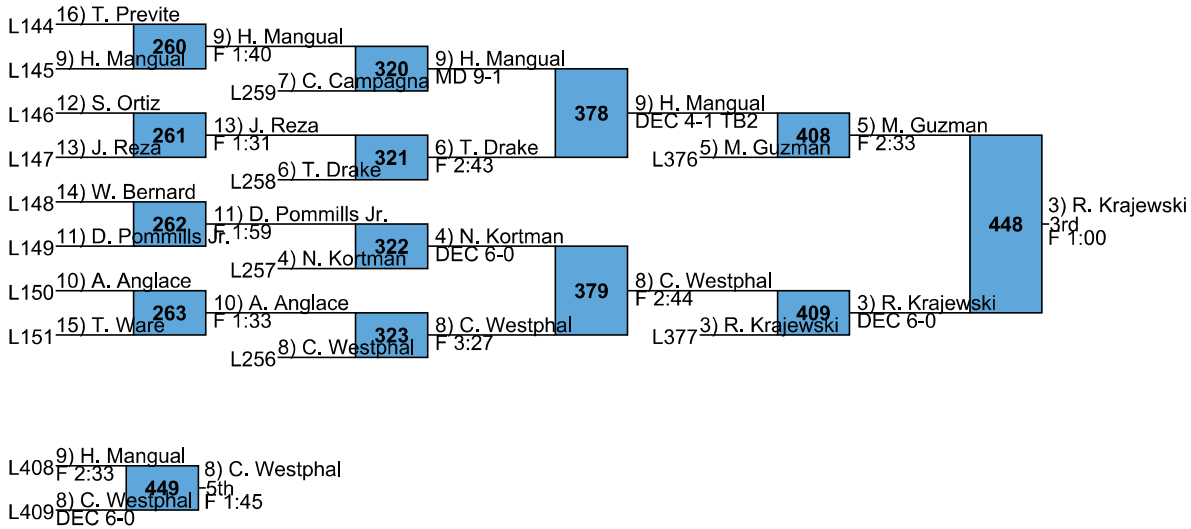

L395 DEC 5-3 SV
8) D. Germain
5th
DEC 10-5

CIAC Class L
High School
160

CIAC Class L
High School

182

CIAC Class L
High School
195

CIAC Class L
High School
285

L410 3) N. Haviland
F 4:36

L411 6) M. Cyr
DEC 3-0

6) M. Cyr
5th
DEC 4-1

452