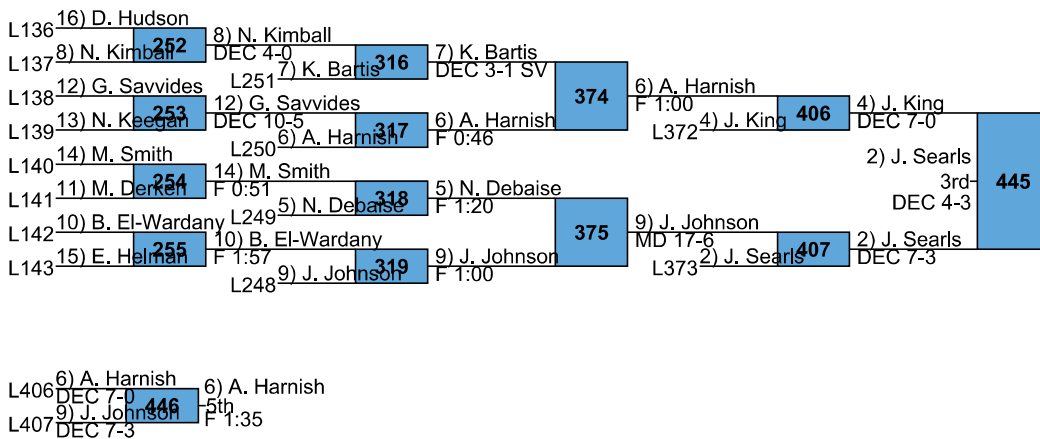

L395 DEC 5-3 SV
8) D. Germain
5th
DEC 10-5

CIAC Class L
High School
160

CIAC Class L
High School

182

CIAC Class L
High School
195

CIAC Class L
High School
285

L410 3) N. Haviland
F 4:36

L411 6) M. Cyr
DEC 3-0

6) M. Cyr
5th
DEC 4-1

452