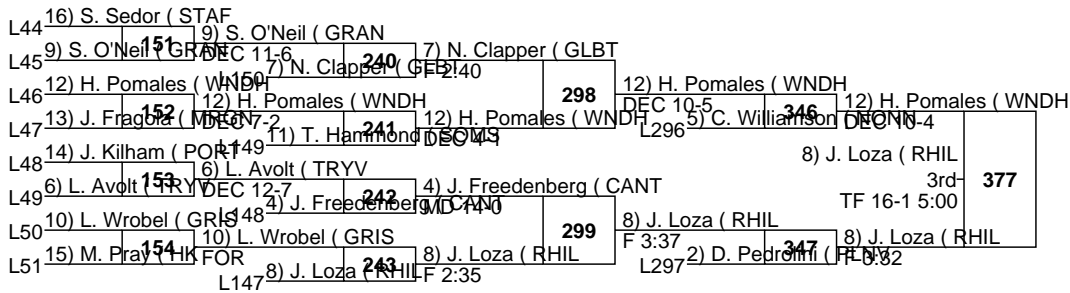

1) Angelo Folino(Northwestern) Gr-12

2019 CIAC Divisional Class S [CT]

High School

126

L346 5) C. Williamson (NONN)
DEC 10-4

L347 2) D. Pedrolini (PLNV)
F 3:32

2) D. Pedrolini (PLNV)
DEC 2-0