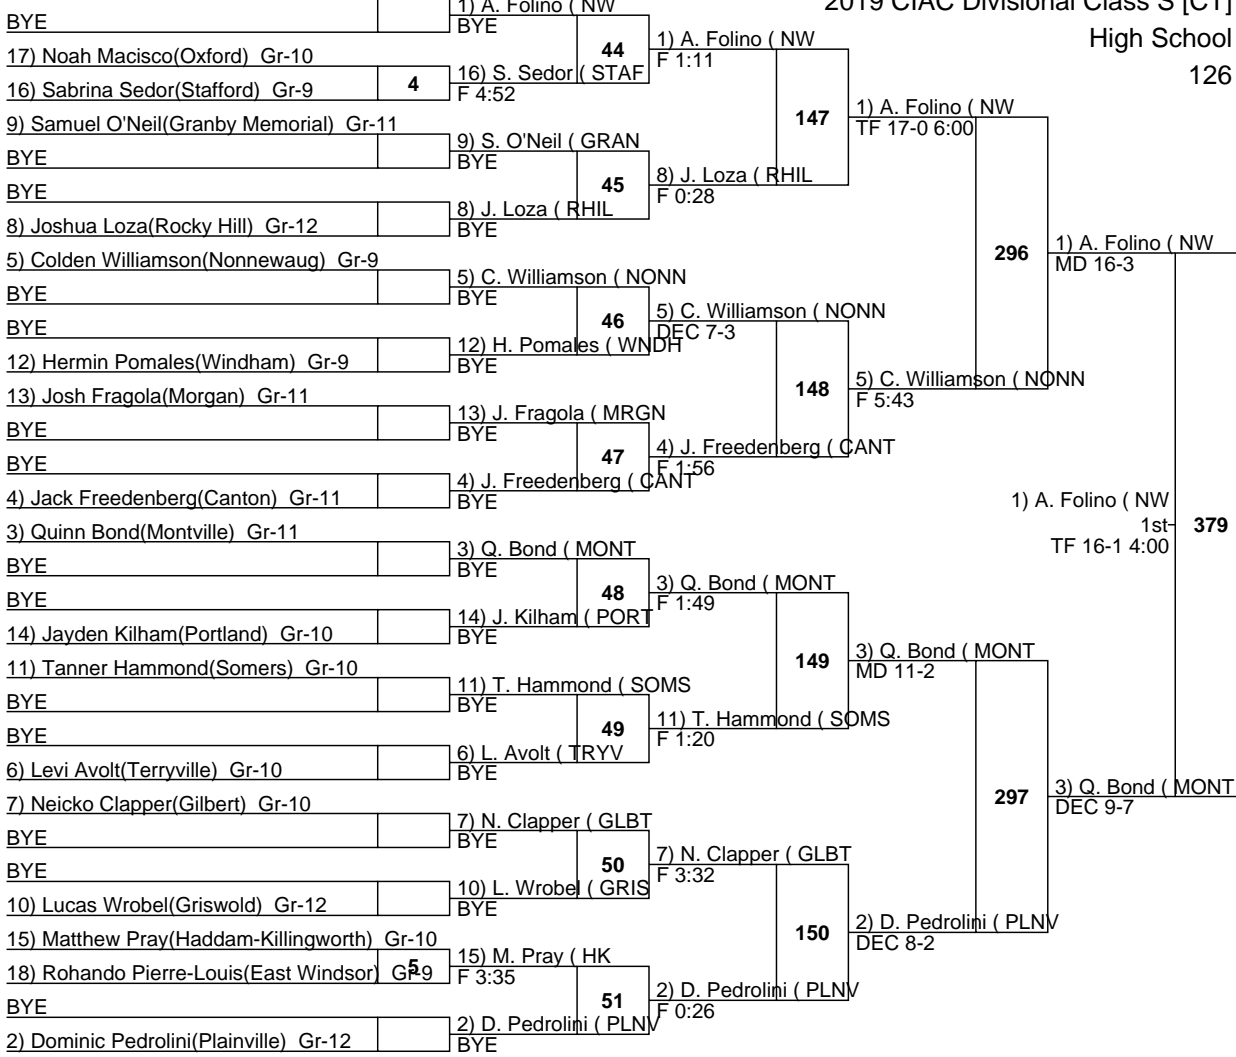

1) Angelo Folino(Northwestern) Gr-12

2019 CIAC Divisional Class S [CT]

High School

126

L346 5) C. Williamson (NONN)
DEC 10-4

L347 2) D. Pedrolini (PLNV)
F 3:32

2) D. Pedrolini (PLNV)
DEC 2-0