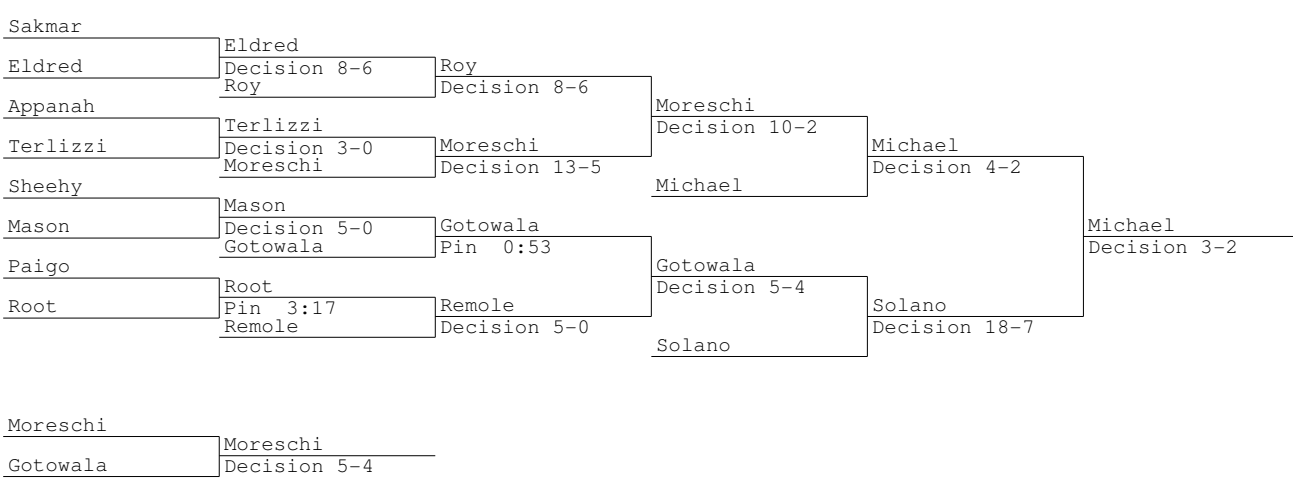

2009 I Tournament
103 lbs

2009 I Tournament
112 lbs

2009 I Tournament
125 lbs

2009 I Tournament
130 lbs

2009 I. Tournament
135 lbs

2009 I Tournament
215 lbs