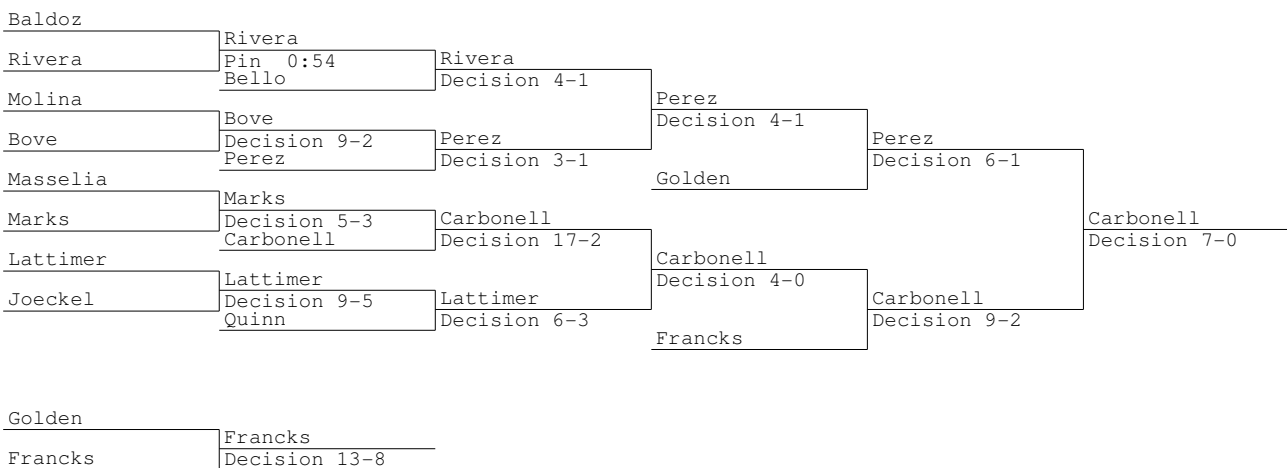

2009 I Tournament
103 lbs

2009 I Tournament
112 lbs

2009 I Tournament
125 lbs

2009 I Tournament
130 lbs

2009 I. Tournament
135 lbs

2009 I Tournament
215 lbs