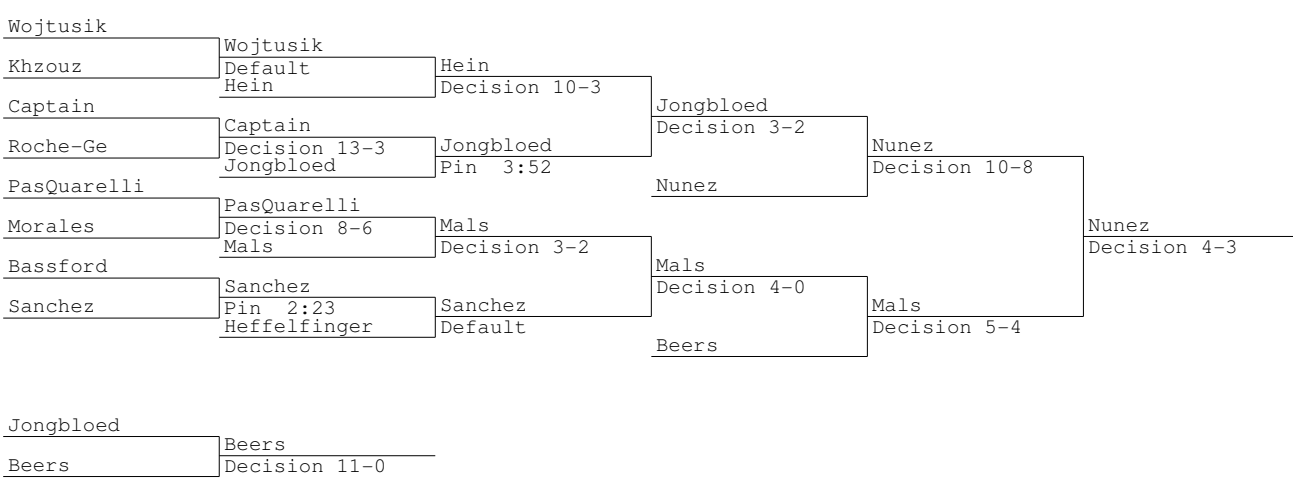

2009 I Tournament
103 lbs

2009 I Tournament
112 lbs

2009 I Tournament
125 lbs

2009 I Tournament
130 lbs

2009 I. Tournament
135 lbs

2009 I Tournament
215 lbs