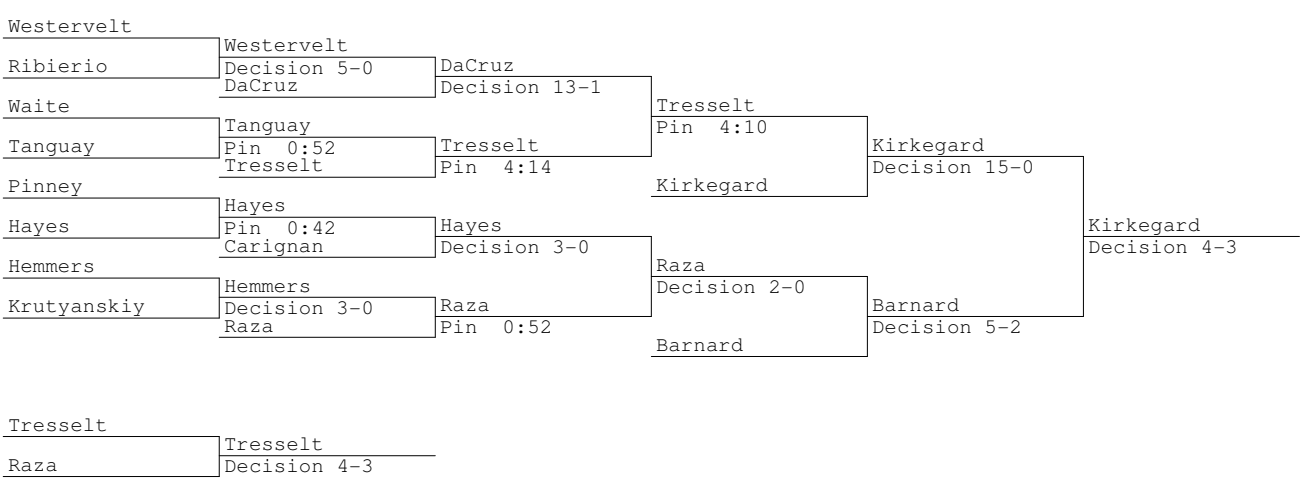

2009 I Tournament
103 lbs

2009 I Tournament
112 lbs

2009 I Tournament
125 lbs

2009 I Tournament
130 lbs

2009 I. Tournament
135 lbs

2009 I Tournament
215 lbs