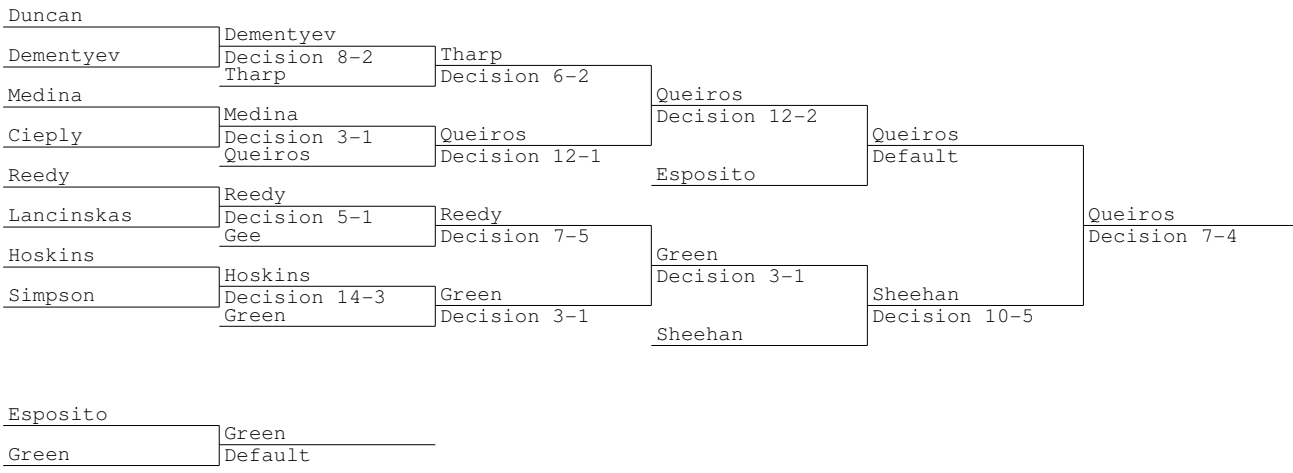

2009 I Tournament
103 lbs

2009 I Tournament
112 lbs

2009 I Tournament
125 lbs

2009 I Tournament
130 lbs

2009 I. Tournament
135 lbs

2009 I Tournament
215 lbs