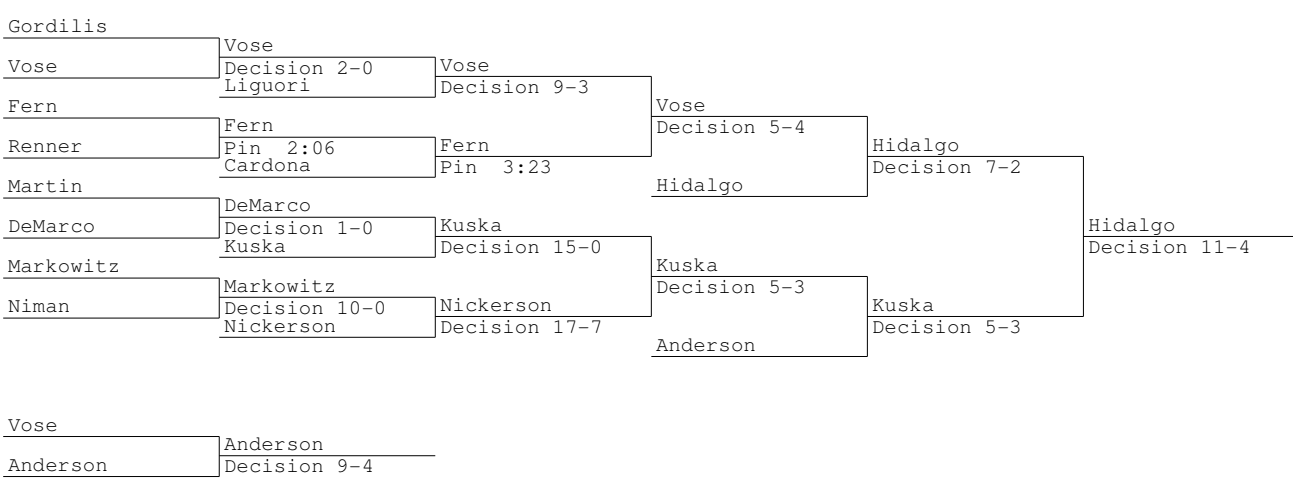

2009 I Tournament
103 lbs

2009 I Tournament
112 lbs

2009 I Tournament
125 lbs

2009 I Tournament
130 lbs

2009 I. Tournament
135 lbs

2009 I Tournament
215 lbs