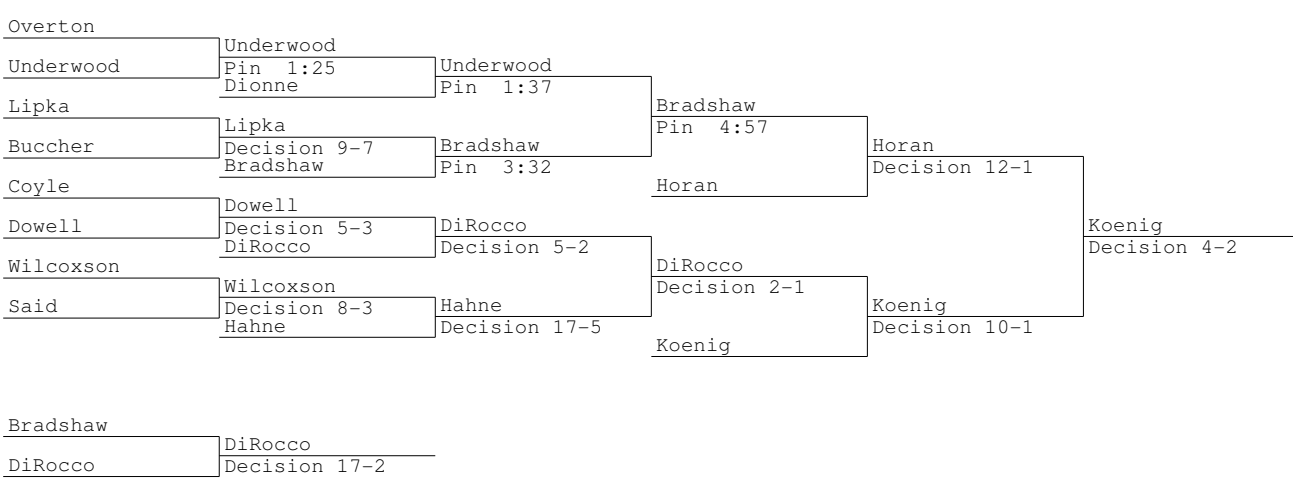

2009 I Tournament
103 lbs

2009 I Tournament
112 lbs

2009 I Tournament
125 lbs

2009 I Tournament
130 lbs

2009 I. Tournament
135 lbs

2009 I Tournament
215 lbs