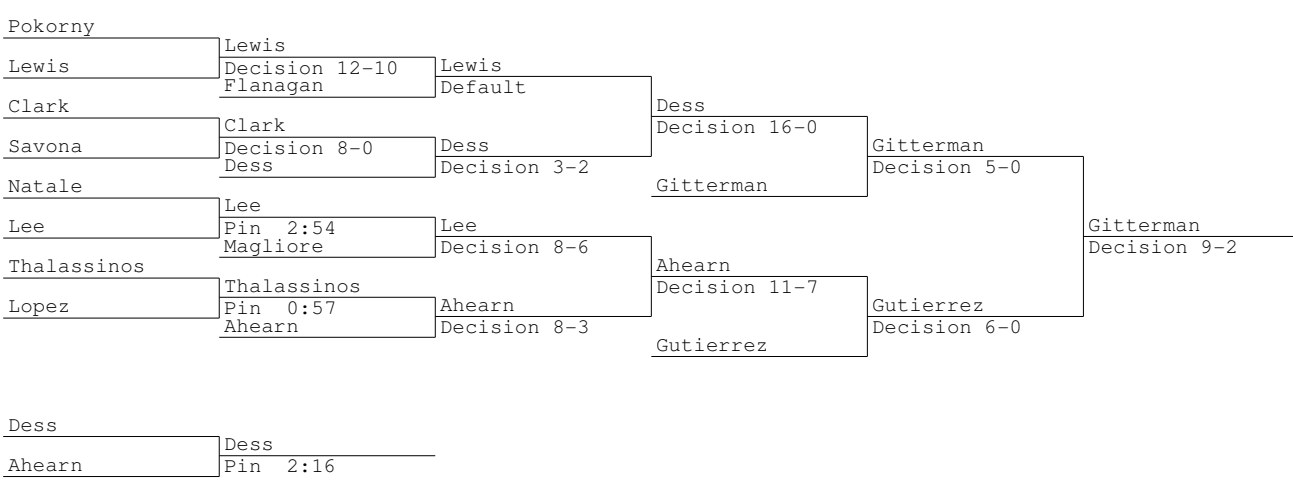

2009 I Tournament
103 lbs

2009 I Tournament
112 lbs

2009 I Tournament
125 lbs

2009 I Tournament
130 lbs

2009 I. Tournament
135 lbs

2009 I Tournament
215 lbs