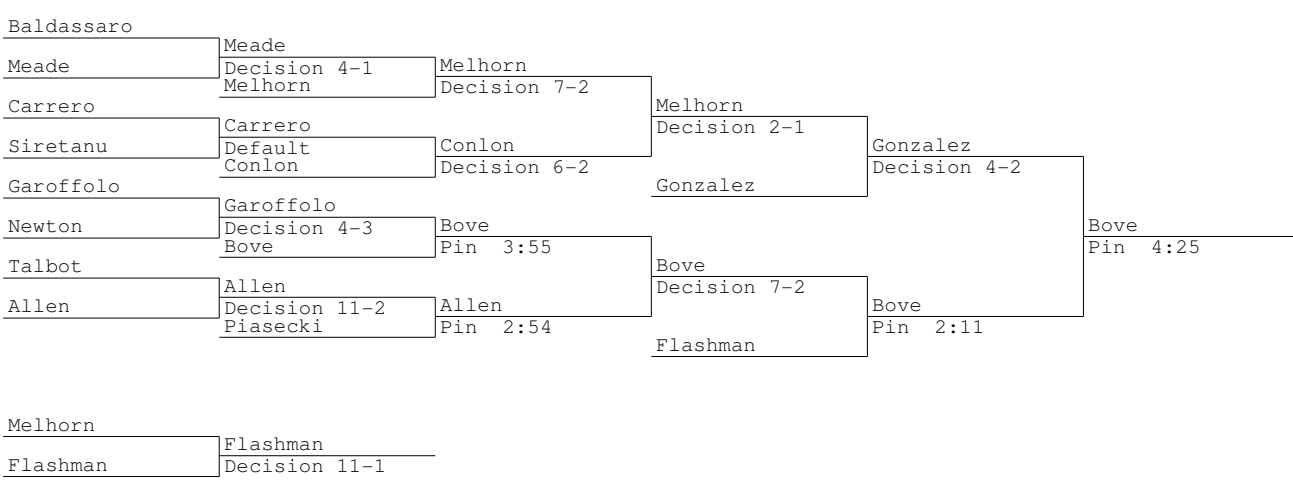

2009 I Tournament
103 lbs

2009 I Tournament
112 lbs

2009 I Tournament
125 lbs

2009 I Tournament
130 lbs

2009 I. Tournament
135 lbs

2009 I Tournament
215 lbs