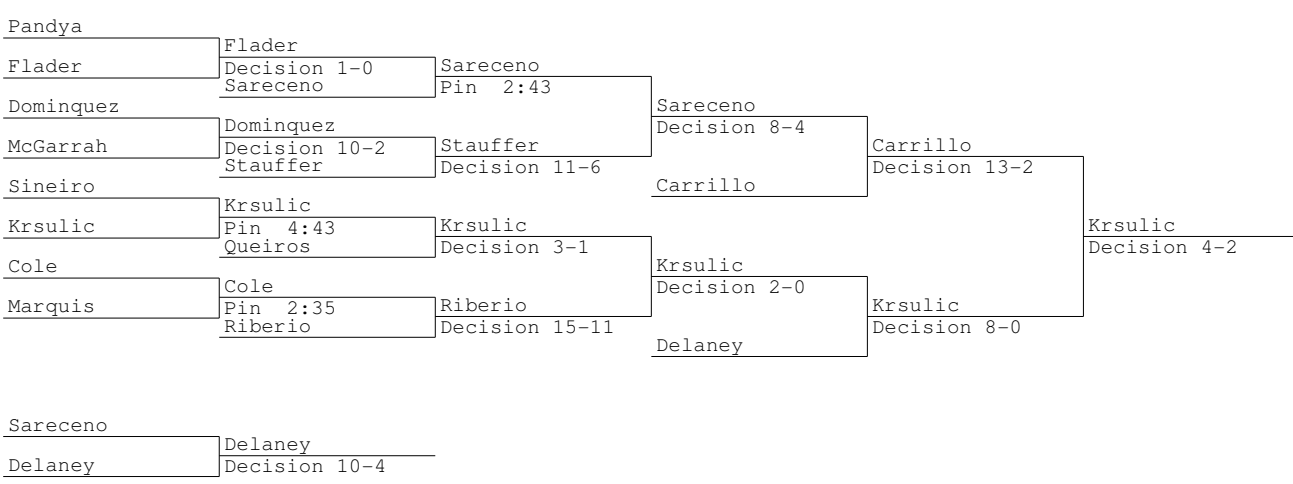

2009 I Tournament
103 lbs

2009 I Tournament
112 lbs

2009 I Tournament
125 lbs

2009 I Tournament
130 lbs

2009 I. Tournament
135 lbs

2009 I Tournament
215 lbs