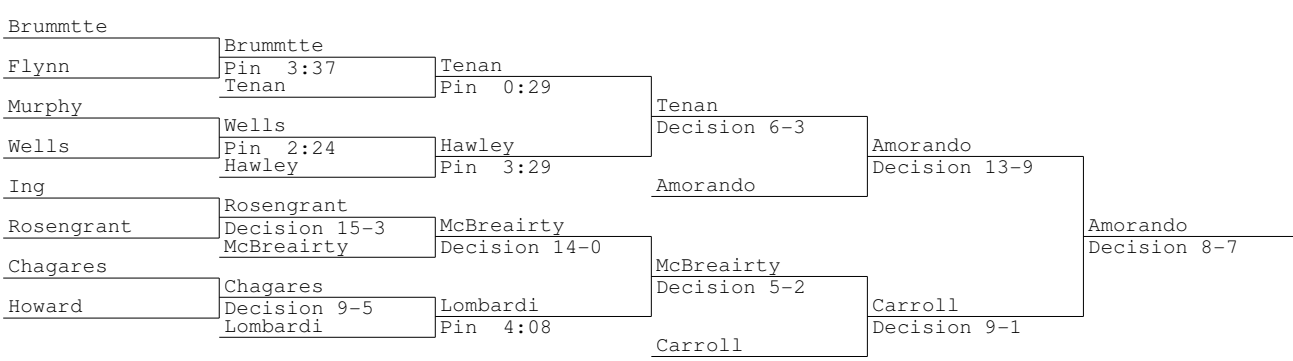

2009 I Tournament
103 lbs

2009 I Tournament
112 lbs

2009 I Tournament
125 lbs

2009 I Tournament
130 lbs

2009 I. Tournament
135 lbs

2009 I Tournament
215 lbs