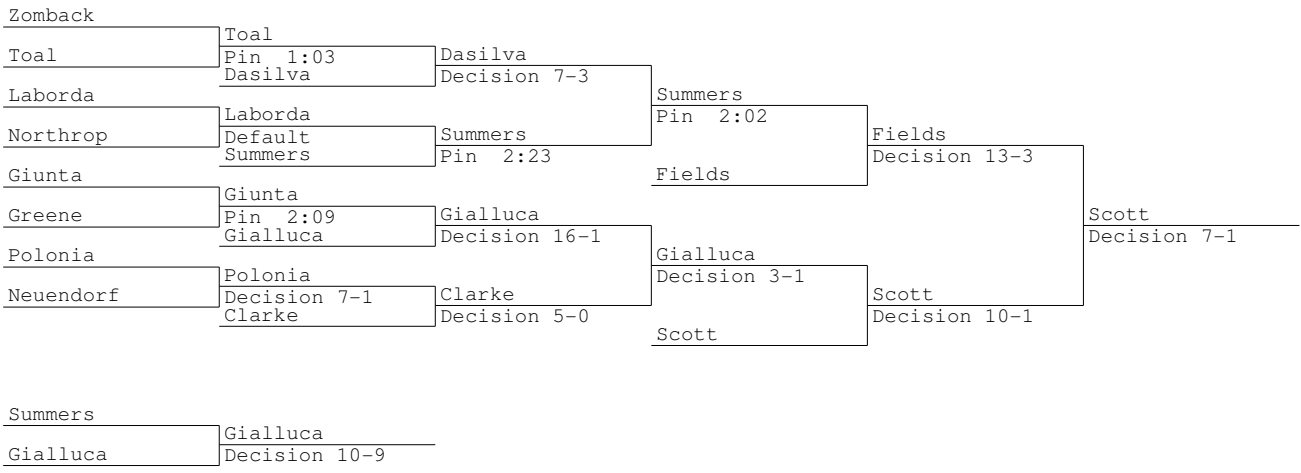

2009 CIAC Class 1L Wrestling Tournament
145 lbs