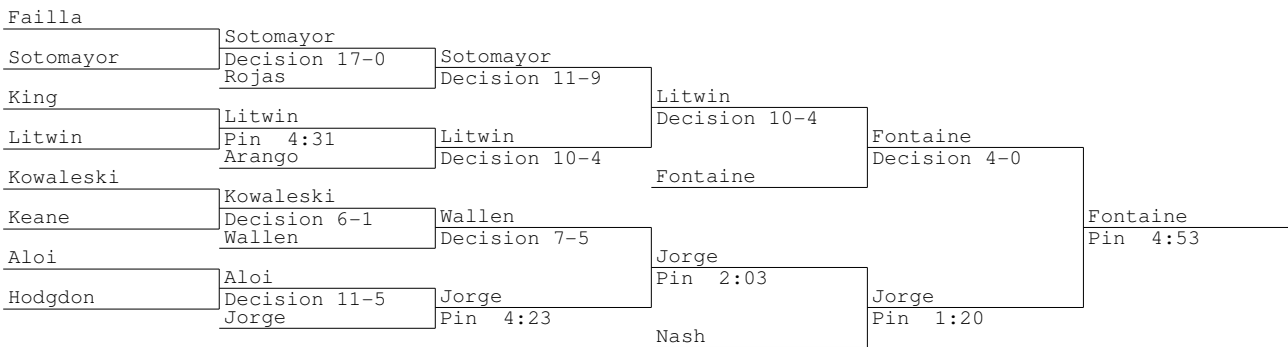

2009 CIAC Class 1L Wrestling Tournament
112 lbs

2009 CIAC Class 1L Wrestling Tournament
125 lbs

2009 CIAC Class 1L Wrestling Tournament
130 lbs

2009 CIAC Class 1L Wrestling Tournament
135 lbs

2009 CIAC Class 1L Wrestling Tournament
140 lbs