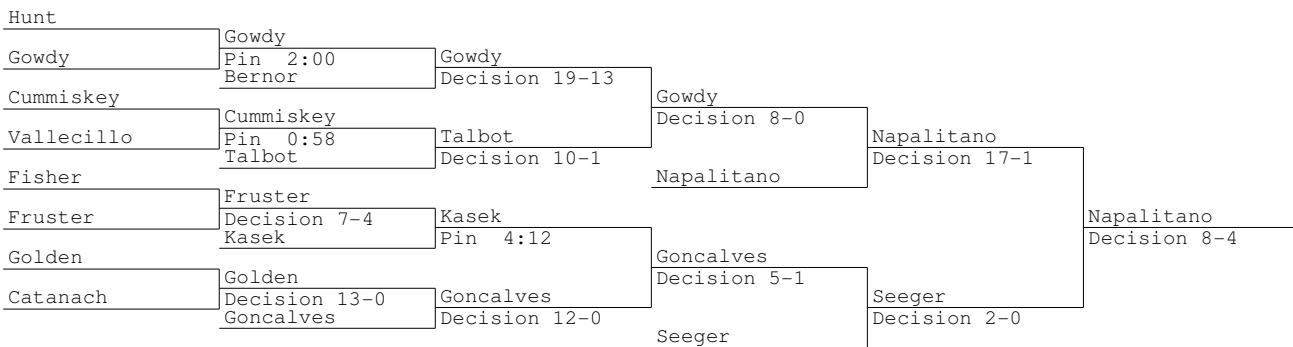

2009 CIAC Class 1L Wrestling Tournament
112 lbs

2009 CIAC Class 1L Wrestling Tournament
125 lbs

2009 CIAC Class 1L Wrestling Tournament
130 lbs

2009 CIAC Class 1L Wrestling Tournament
135 lbs

2009 CIAC Class 1L Wrestling Tournament
140 lbs