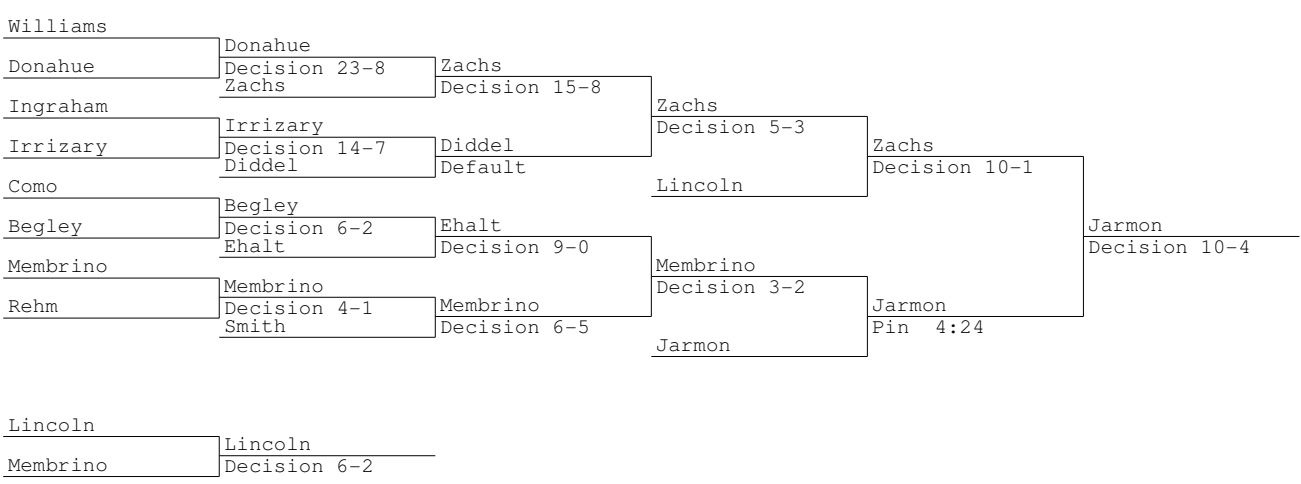

2009 CIAC Class 1L Wrestling Tournament
112 lbs

2009 CIAC Class 1L Wrestling Tournament
125 lbs

2009 CIAC Class 1L Wrestling Tournament
130 lbs

2009 CIAC Class 1L Wrestling Tournament
135 lbs

2009 CIAC Class 1L Wrestling Tournament
140 lbs