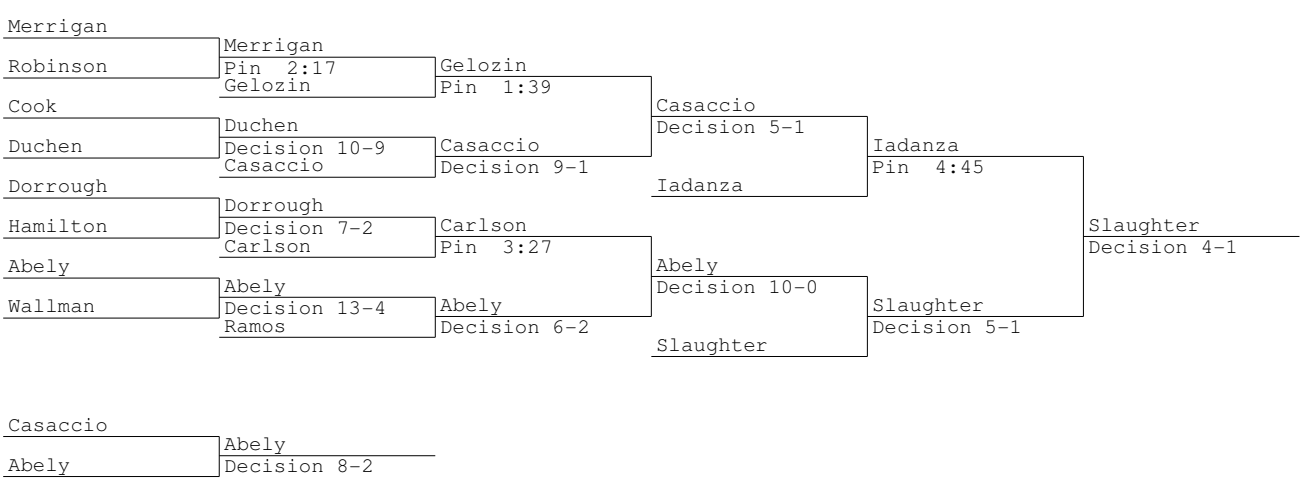

2009 CIAC Class 1L Wrestling Tournament
145 lbs

2009 CIAC Class 1L Wrestling Tournament
160 lbs

2009 CIAC Class 1L Wrestling Tournament
171 lbs

2009 CIAC Class 1L Wrestling Tournament
189 lbs

2009 CIAC Class 1L Wrestling Tournament
215 lbs