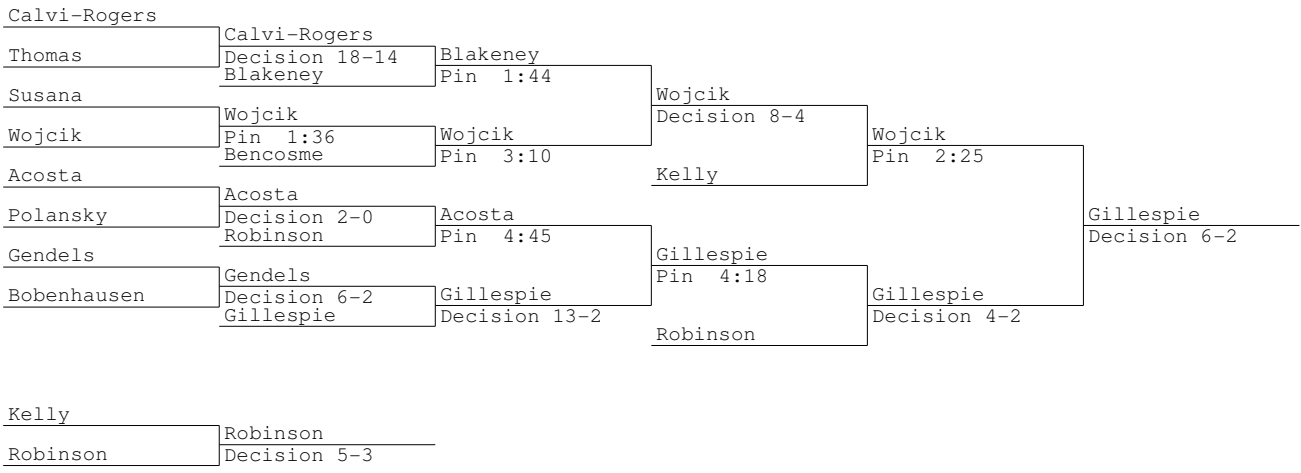

2009 CIAC Class 1L Wrestling Tournament
145 lbs

2009 CIAC Class 1L Wrestling Tournament
160 lbs

2009 CIAC Class 1L Wrestling Tournament
171 lbs

2009 CIAC Class 1L Wrestling Tournament
189 lbs

2009 CIAC Class 1L Wrestling Tournament
215 lbs