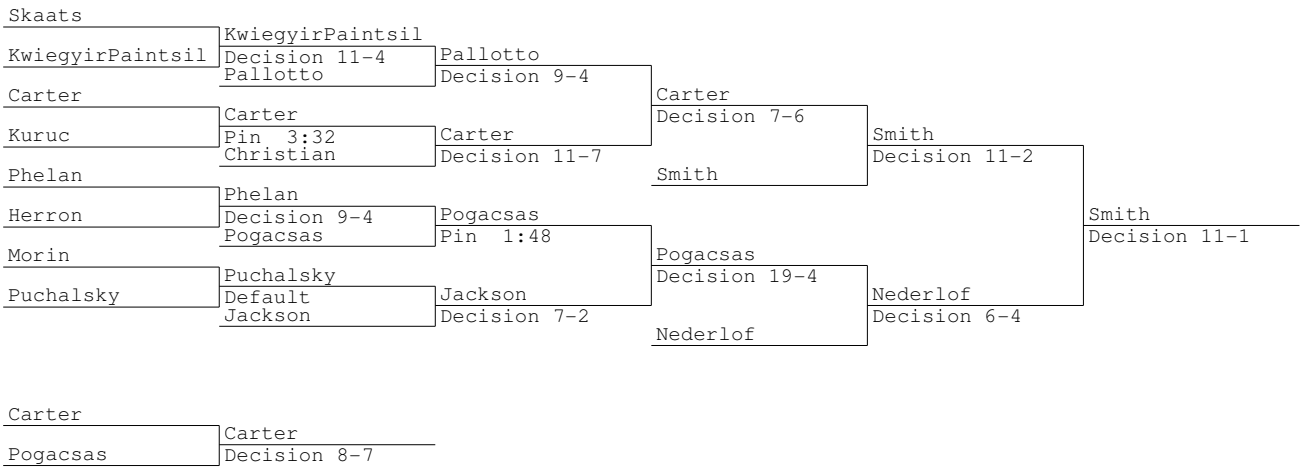

2009 CIAC Class 1L Wrestling Tournament
160 lbs