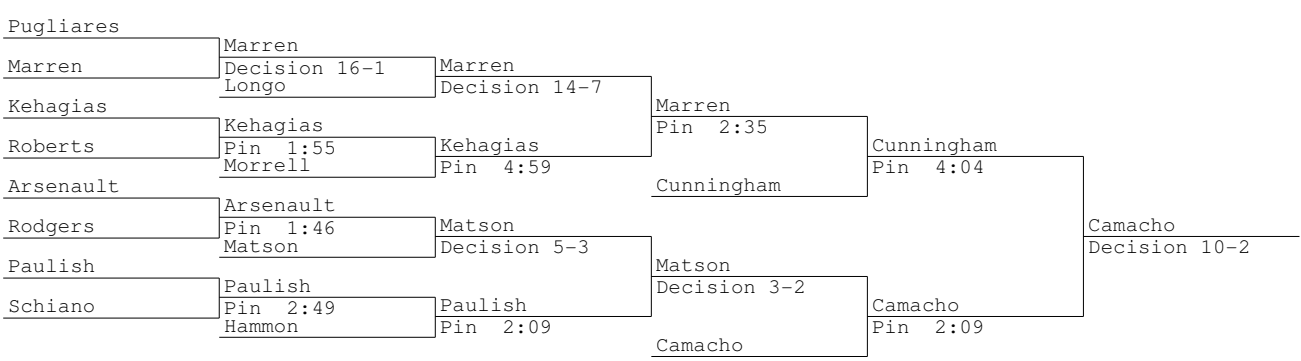

2009 CIAC Class 1L Wrestling Tournament
112 lbs

2009 CIAC Class 1L Wrestling Tournament
125 lbs

2009 CIAC Class 1L Wrestling Tournament
130 lbs

2009 CIAC Class 1L Wrestling Tournament
135 lbs

2009 CIAC Class 1L Wrestling Tournament
140 lbs