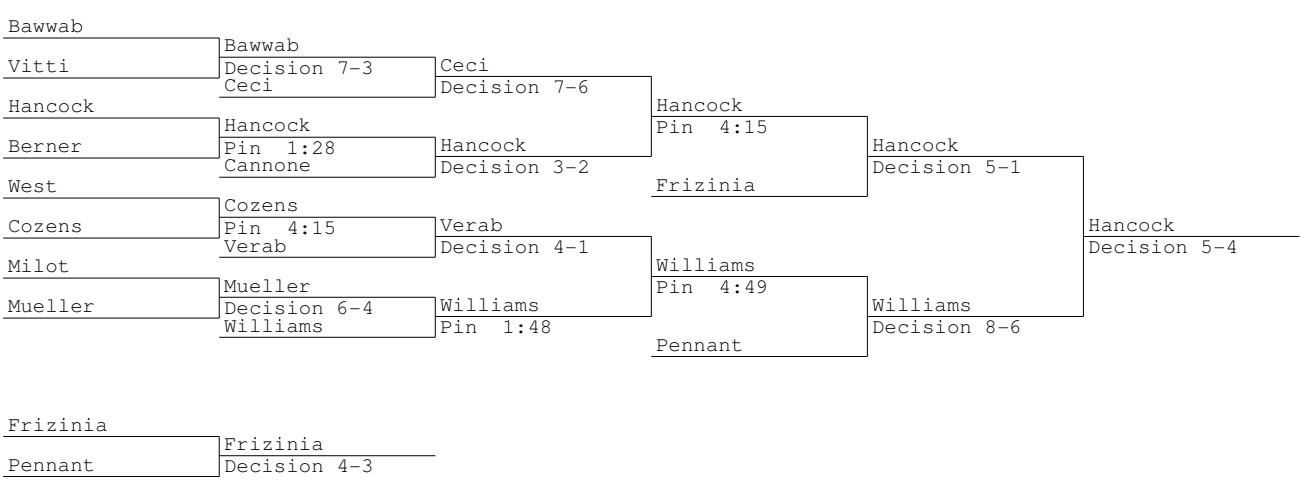

2009 CIAC Class 1L Wrestling Tournament
171 lbs