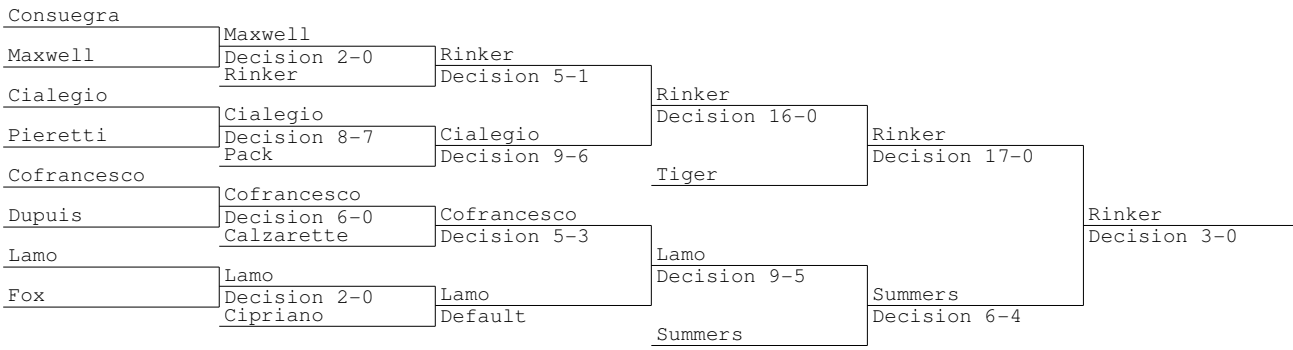

2009 CIAC Class 1L Wrestling Tournament
112 lbs

2009 CIAC Class 1L Wrestling Tournament
125 lbs

2009 CIAC Class 1L Wrestling Tournament
130 lbs

2009 CIAC Class 1L Wrestling Tournament
135 lbs

2009 CIAC Class 1L Wrestling Tournament
140 lbs