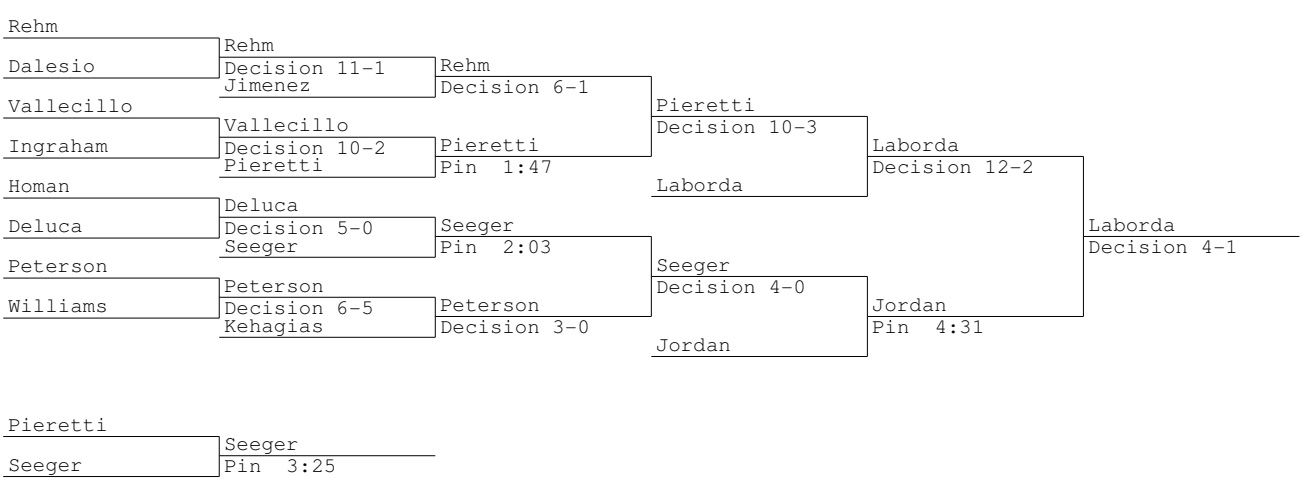

Class 1L Tournament 2010
125 lbs

Class 1L Tournament 2010
130 lbs

Class 1L Tournament 2010
145 lbs

Class 1L Tournament 2010
160 lbs

Class 1L Tournament 2010
215 lbs

Class 1L Tournament 2010
285 lbs