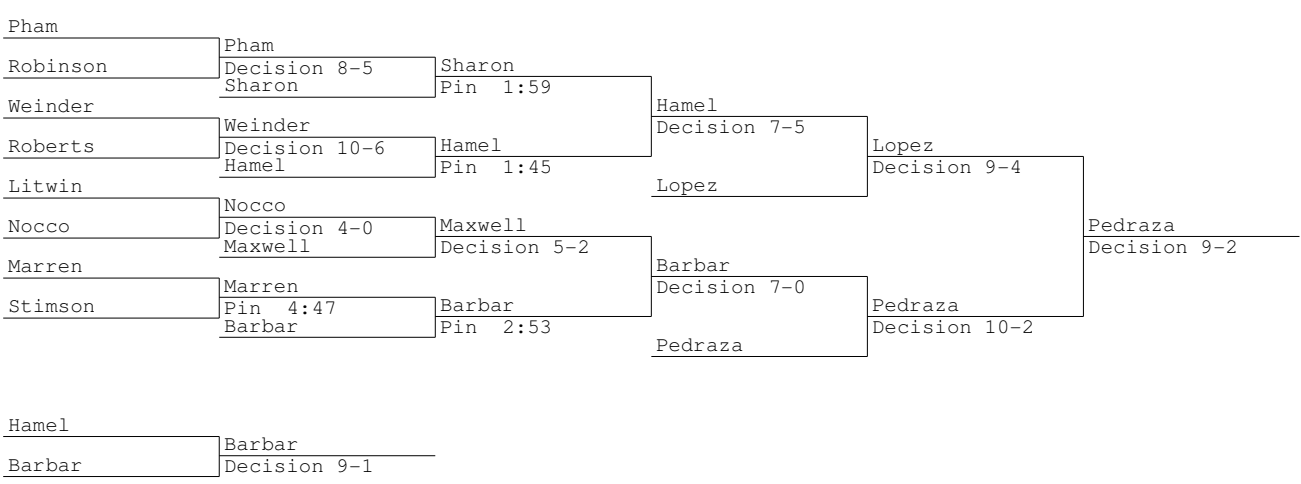

Class 1L Tournament 2010
125 lbs

Class 1L Tournament 2010
130 lbs

Class 1L Tournament 2010
145 lbs

Class 1L Tournament 2010
160 lbs

Class 1L Tournament 2010
215 lbs

Class 1L Tournament 2010
285 lbs