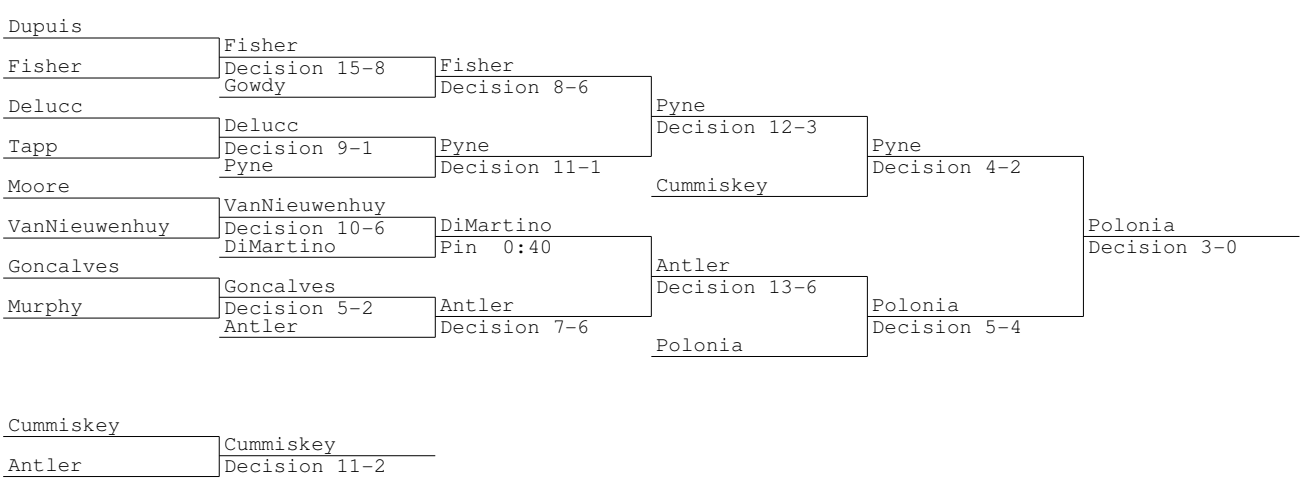

Class 1L Tournament 2010
125 lbs

Class 1L Tournament 2010
130 lbs

Class 1L Tournament 2010
145 lbs

Class 1L Tournament 2010
160 lbs

Class 1L Tournament 2010
215 lbs

Class 1L Tournament 2010
285 lbs