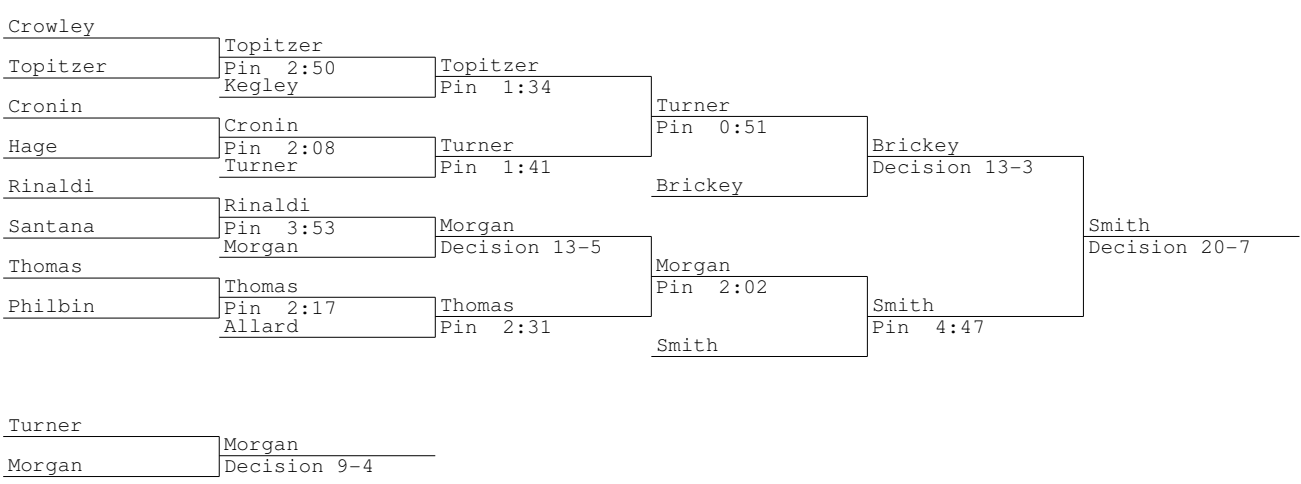

Class 1L Tournament 2010
125 lbs

Class 1L Tournament 2010
130 lbs

Class 1L Tournament 2010
145 lbs

Class 1L Tournament 2010
160 lbs

Class 1L Tournament 2010
215 lbs

Class 1L Tournament 2010
285 lbs