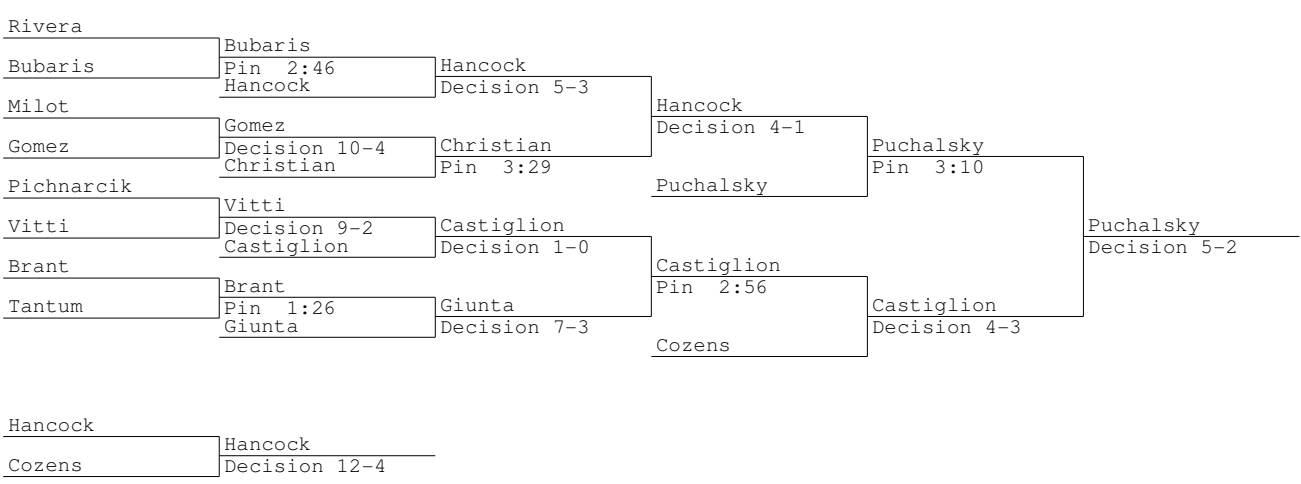

Class 1L Tournament 2010
125 lbs

Class 1L Tournament 2010
130 lbs

Class 1L Tournament 2010
145 lbs

Class 1L Tournament 2010
160 lbs

Class 1L Tournament 2010
215 lbs

Class 1L Tournament 2010
285 lbs