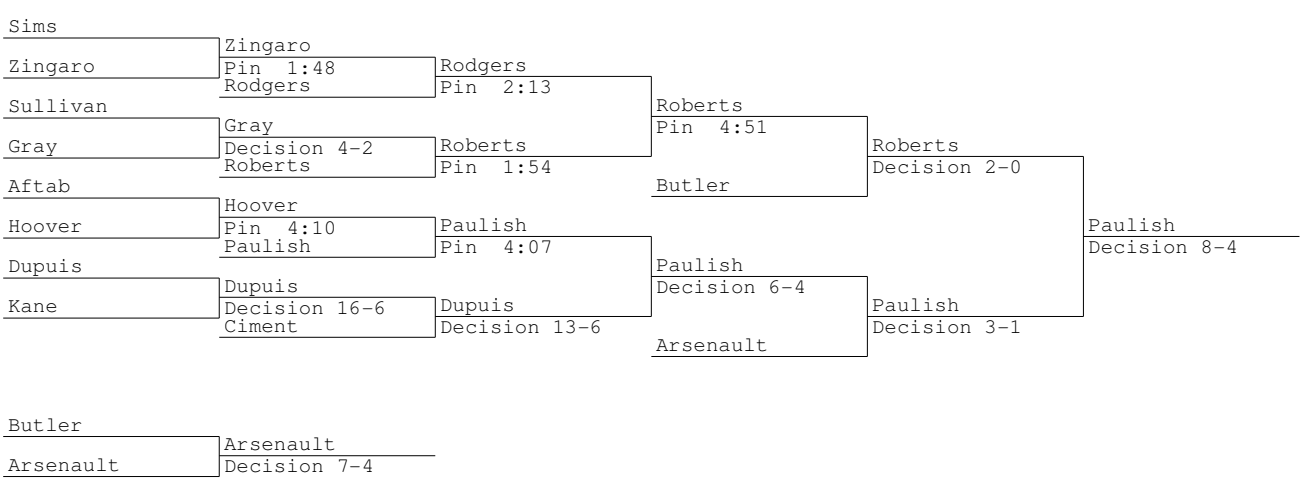

Class 1L Tournament 2010
125 lbs

Class 1L Tournament 2010
130 lbs

Class 1L Tournament 2010
145 lbs

Class 1L Tournament 2010
160 lbs

Class 1L Tournament 2010
215 lbs

Class 1L Tournament 2010
285 lbs