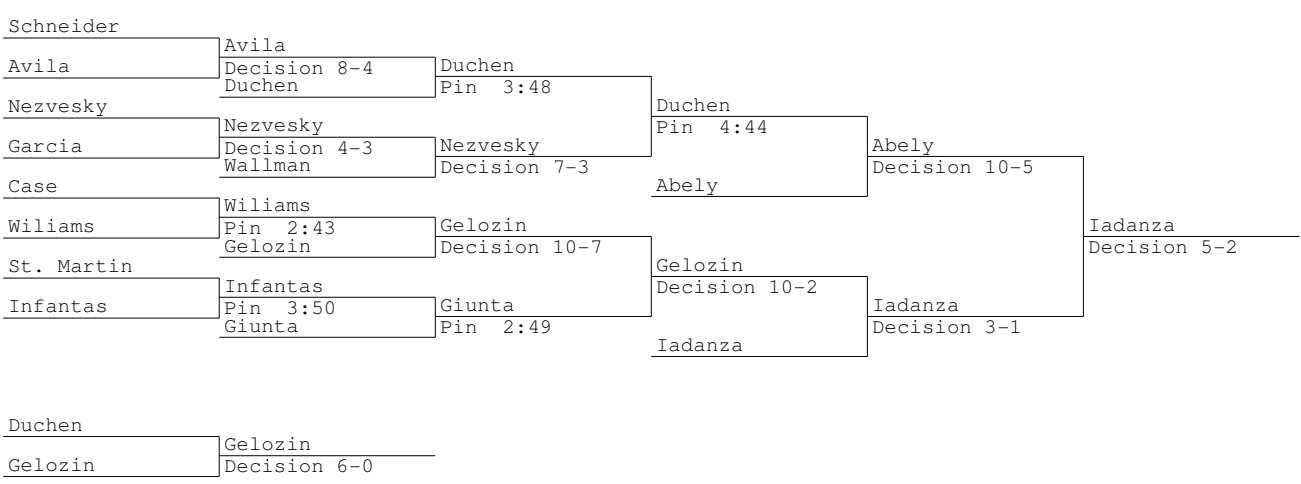

Class 1L Tournament 2010
125 lbs

Class 1L Tournament 2010
130 lbs

Class 1L Tournament 2010
145 lbs

Class 1L Tournament 2010
160 lbs

Class 1L Tournament 2010
215 lbs

Class 1L Tournament 2010
285 lbs