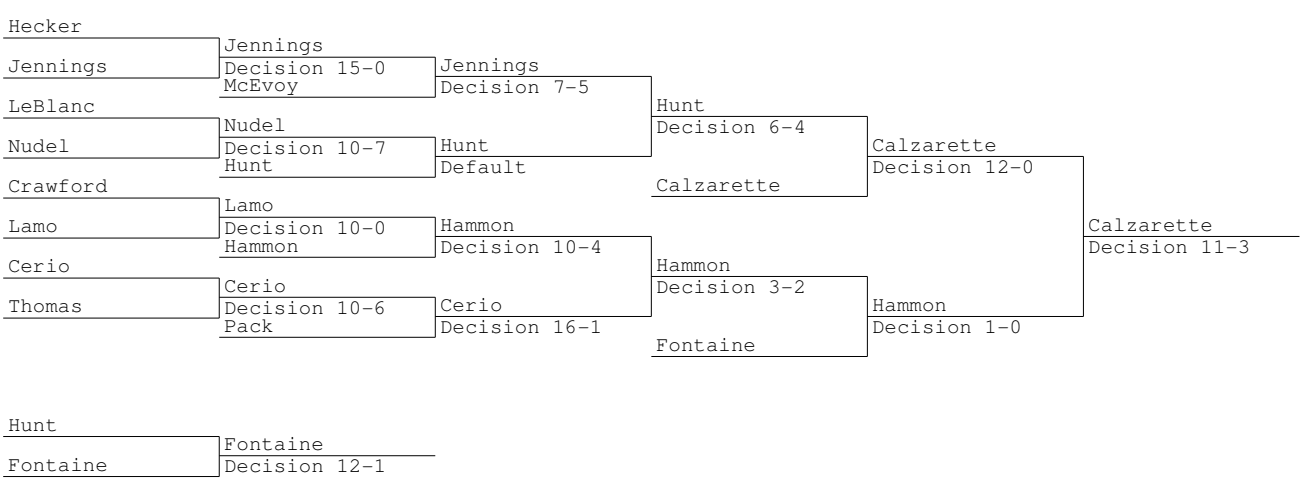

Class 1L Tournament 2010
125 lbs

Class 1L Tournament 2010
130 lbs

Class 1L Tournament 2010
145 lbs

Class 1L Tournament 2010
160 lbs

Class 1L Tournament 2010
215 lbs

Class 1L Tournament 2010
285 lbs