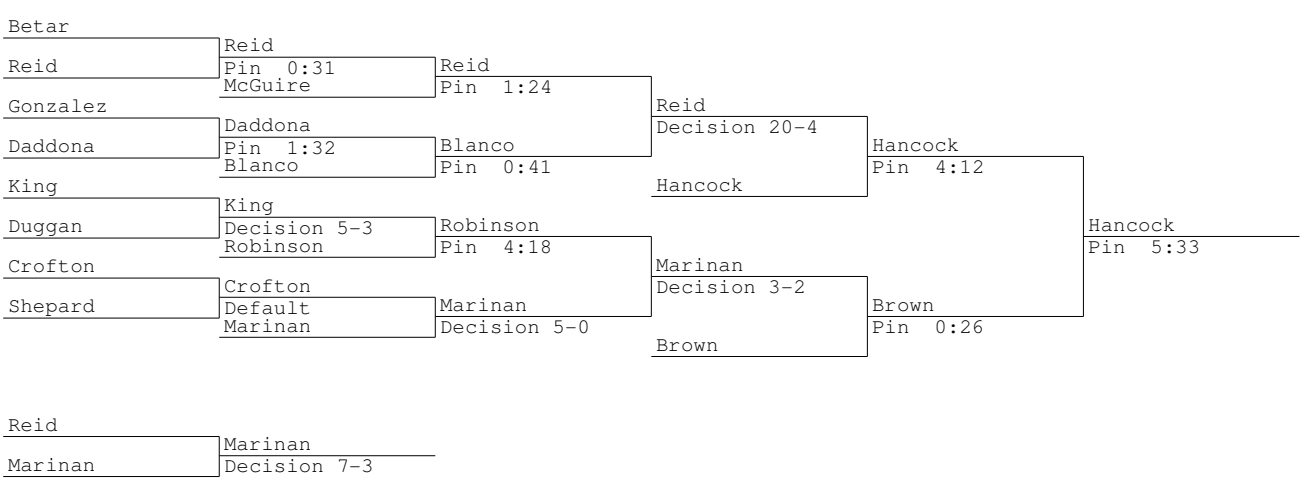

Class 1L Tournament 2010
125 lbs

Class 1L Tournament 2010
130 lbs

Class 1L Tournament 2010
145 lbs

Class 1L Tournament 2010
160 lbs

Class 1L Tournament 2010
215 lbs

Class 1L Tournament 2010
285 lbs