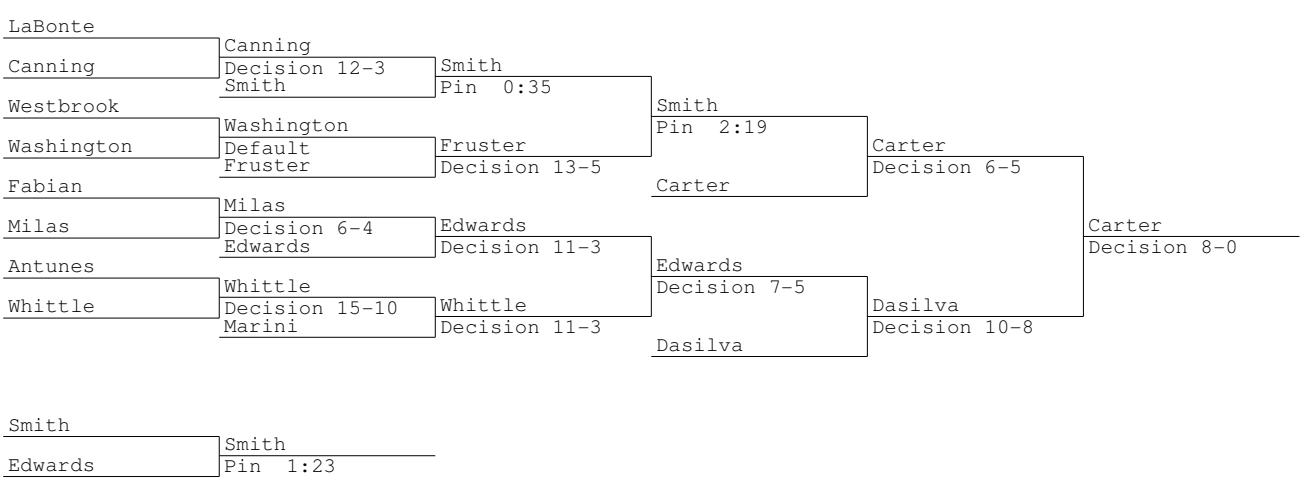

Class 1L Tournament 2010
125 lbs

Class 1L Tournament 2010
130 lbs

Class 1L Tournament 2010
145 lbs

Class 1L Tournament 2010
160 lbs

Class 1L Tournament 2010
215 lbs

Class 1L Tournament 2010
285 lbs