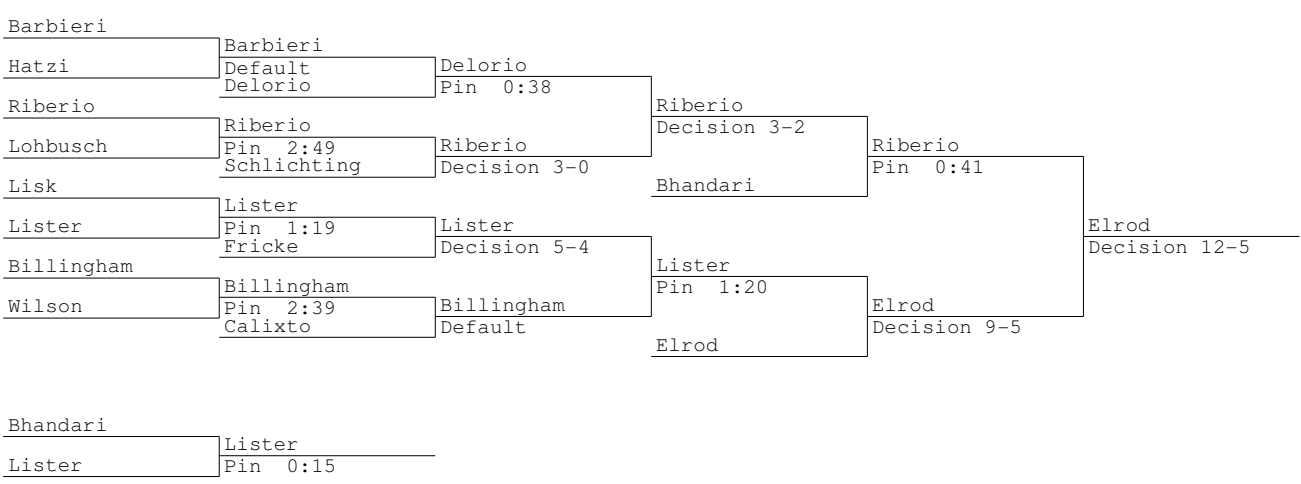

2011 Class M Championships
103 lbs

2011 Class M Championships
112 lbs

2011 Class M Championships
119 lbs

2011 Class M Championships
125 lbs

2011 Class M Championships
130 lbs

2011 Class M Championships
135 lbs