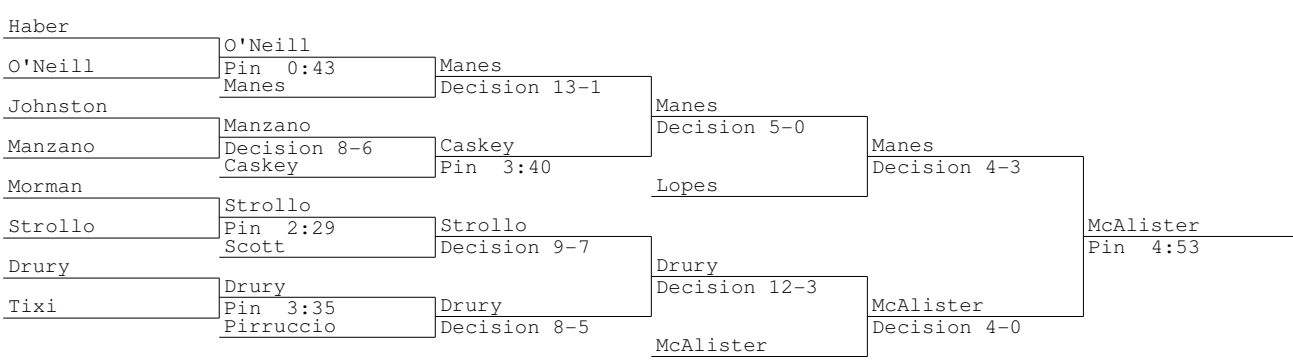

2011 Class M Championships
103 lbs

2011 Class M Championships
112 lbs

2011 Class M Championships
119 lbs

2011 Class M Championships
125 lbs

2011 Class M Championships
130 lbs

2011 Class M Championships
135 lbs