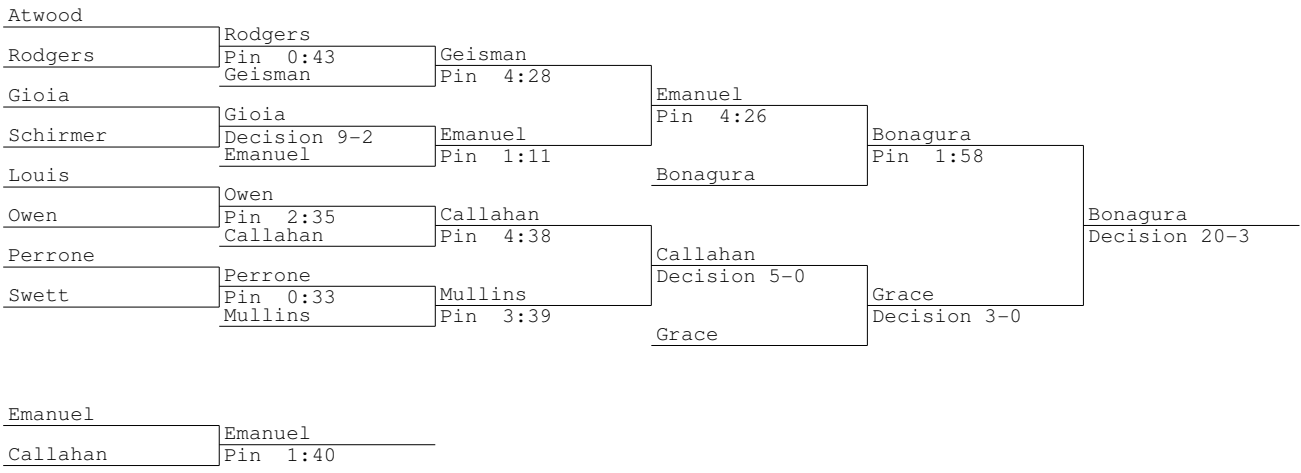

2011 Class M Championships
145 lbs