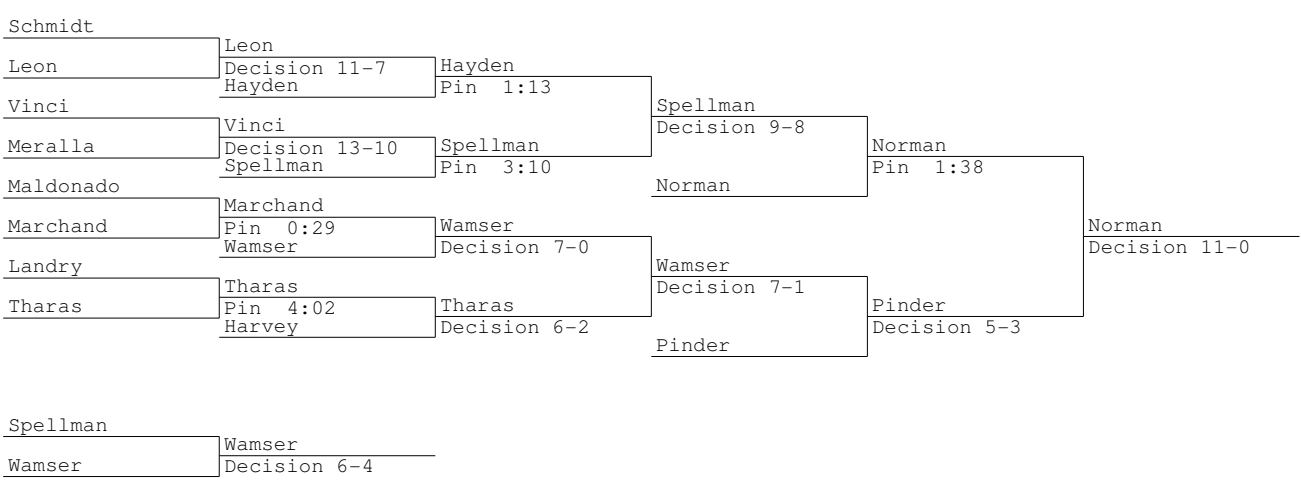

**2011 Class M Championships
140 lbs**

2011 Class M Championships
145 lbs

2011 Class M Championships
152 lbs

**2011 Class M Championships
160 lbs**

2011 Class M Championships
171 lbs

2011 Class M Championships
189 lbs