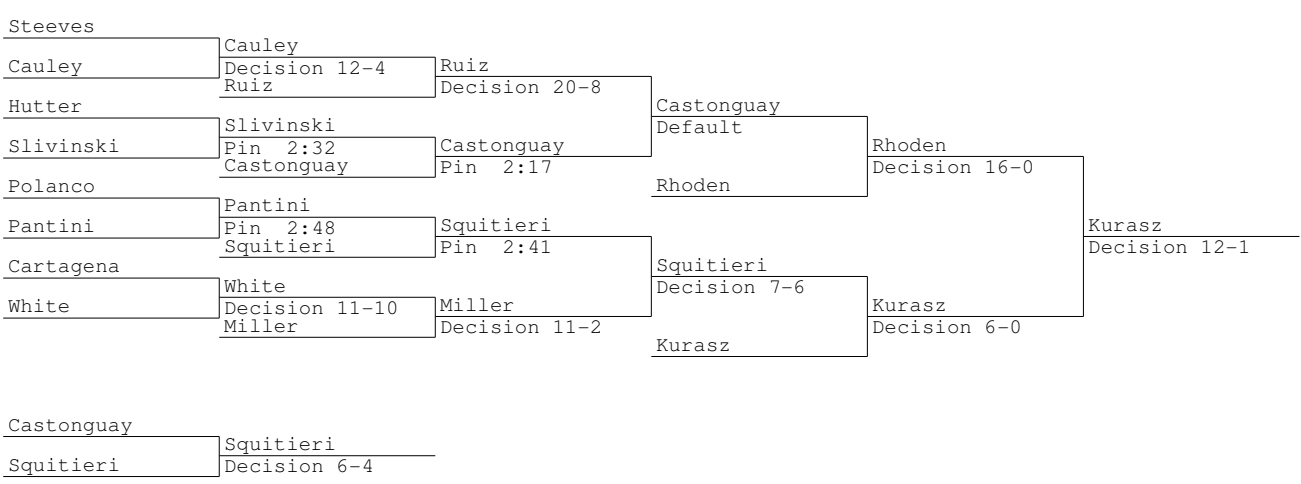

**2011 Class M Championships
140 lbs**

2011 Class M Championships
145 lbs

2011 Class M Championships
152 lbs

**2011 Class M Championships
160 lbs**

2011 Class M Championships
171 lbs

2011 Class M Championships
189 lbs