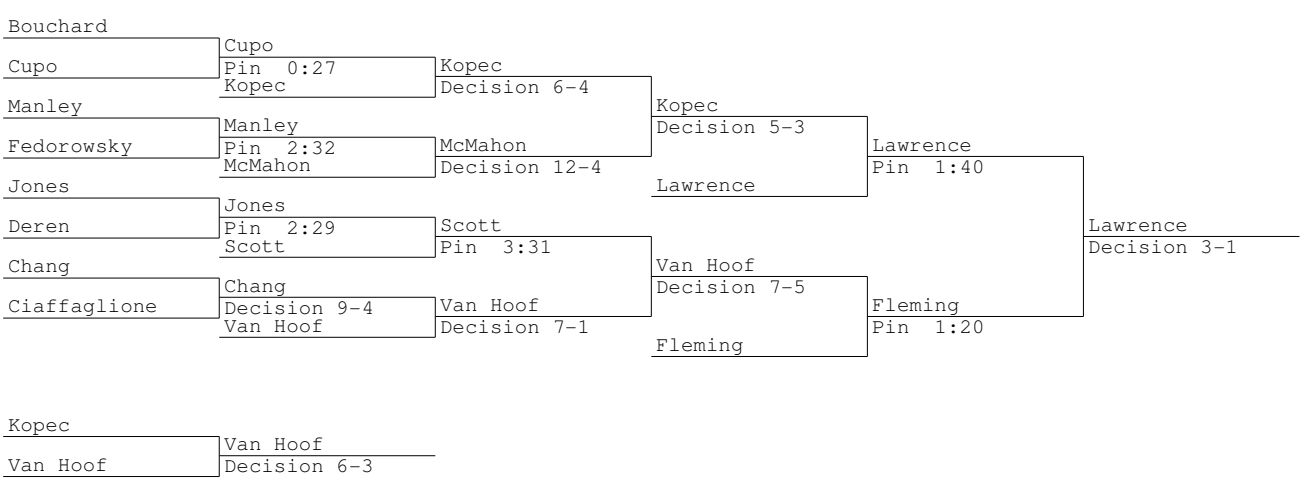

2011 Class M Championships
215 lbs