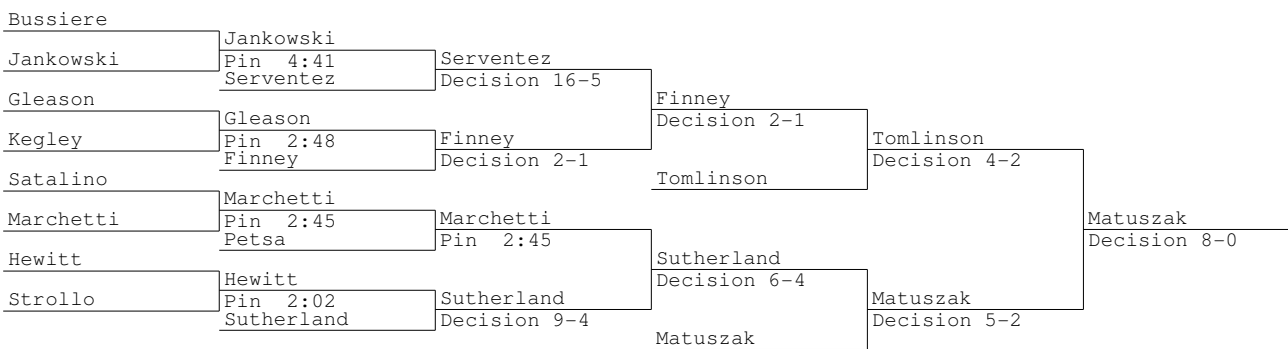

**2011 Class M Championships
140 lbs**