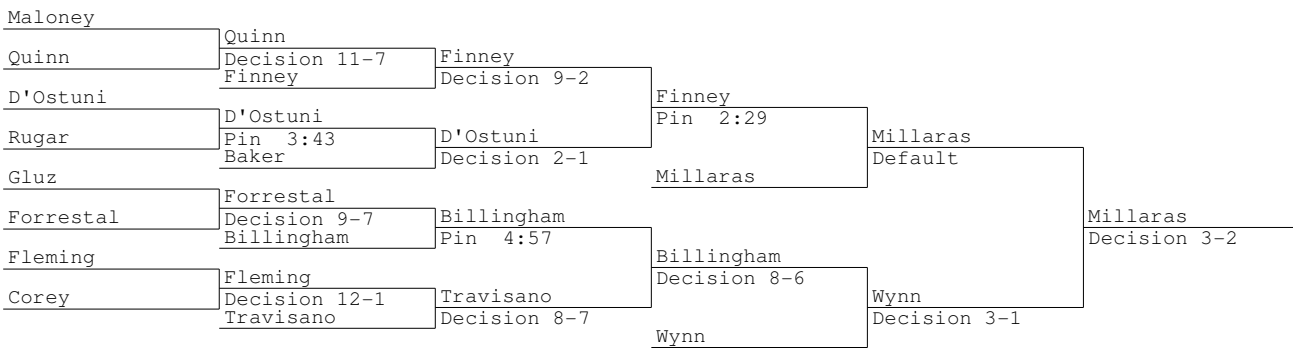

2011 Class M Championships
103 lbs

2011 Class M Championships
112 lbs

2011 Class M Championships
119 lbs

2011 Class M Championships
125 lbs

2011 Class M Championships
130 lbs

2011 Class M Championships
135 lbs