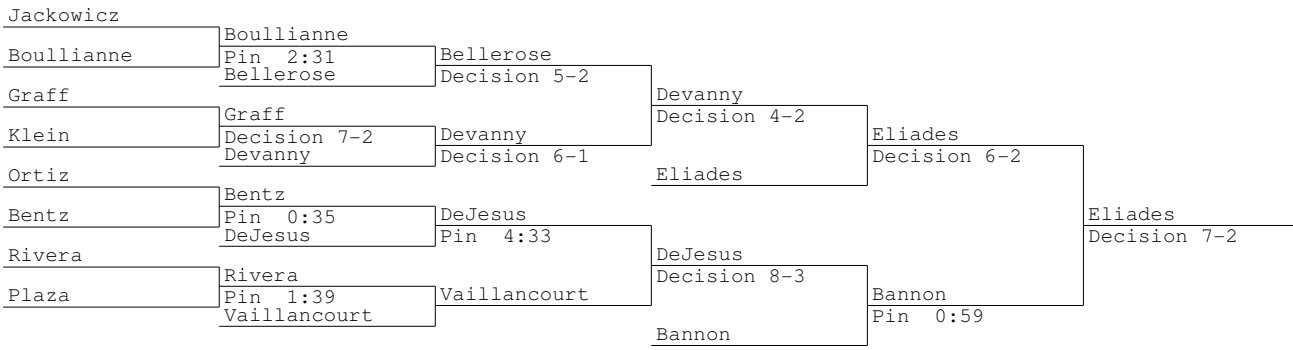

2011 Class M Championships
103 lbs

2011 Class M Championships
112 lbs

2011 Class M Championships
119 lbs

2011 Class M Championships
125 lbs

2011 Class M Championships
130 lbs

2011 Class M Championships
135 lbs