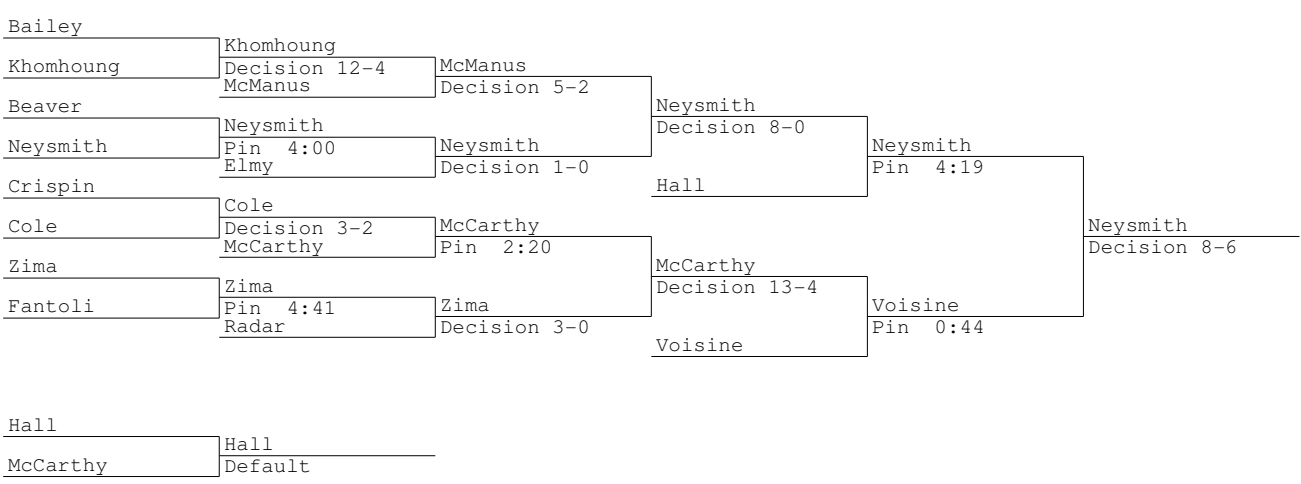

2011 Class M Championships
152 lbs