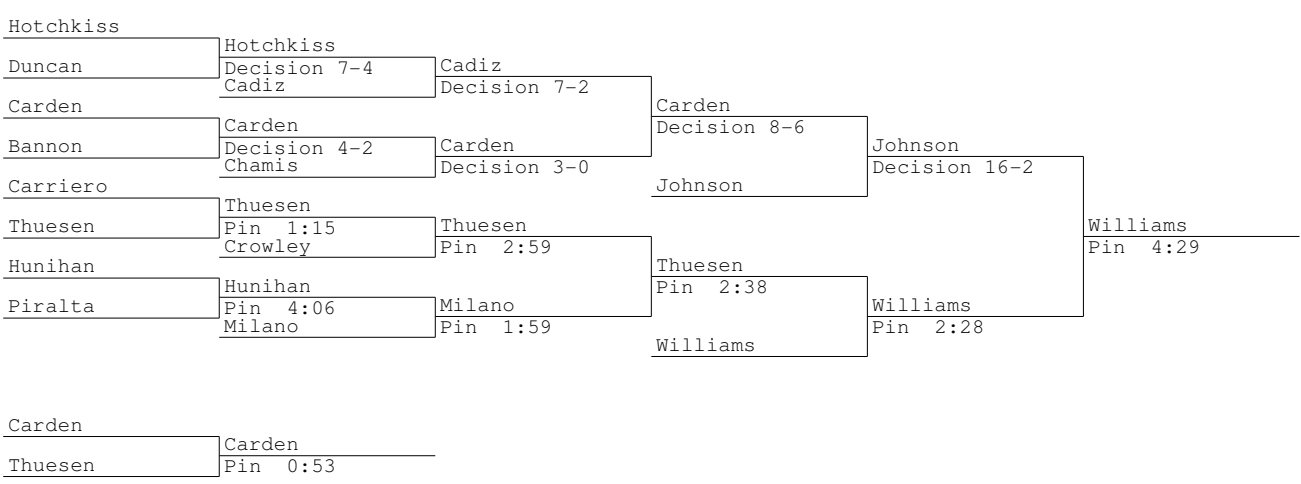

2011 Class M Championships
103 lbs

2011 Class M Championships
112 lbs

2011 Class M Championships
119 lbs

2011 Class M Championships
125 lbs

2011 Class M Championships
130 lbs

2011 Class M Championships
135 lbs