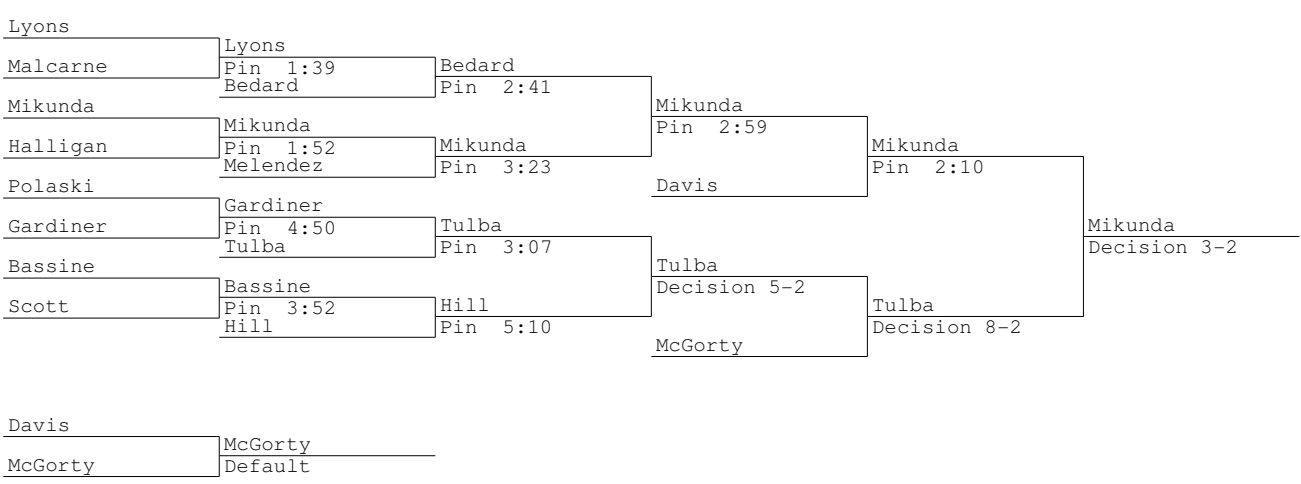

**2011 Class M Championships
140 lbs**

2011 Class M Championships
145 lbs

2011 Class M Championships
152 lbs

**2011 Class M Championships
160 lbs**

2011 Class M Championships
171 lbs

2011 Class M Championships
189 lbs