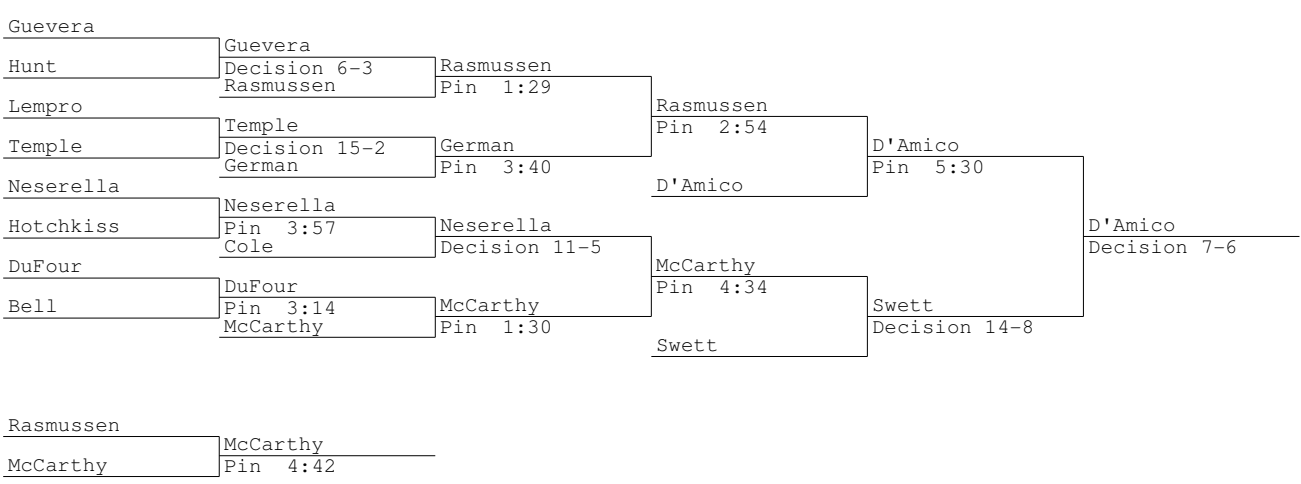

**Class M Tournament 2013**  
**120 lbs**

**Class M Tournament 2013**  
**160 lbs**

**Class M Tournament 2013**  
**220 lbs**