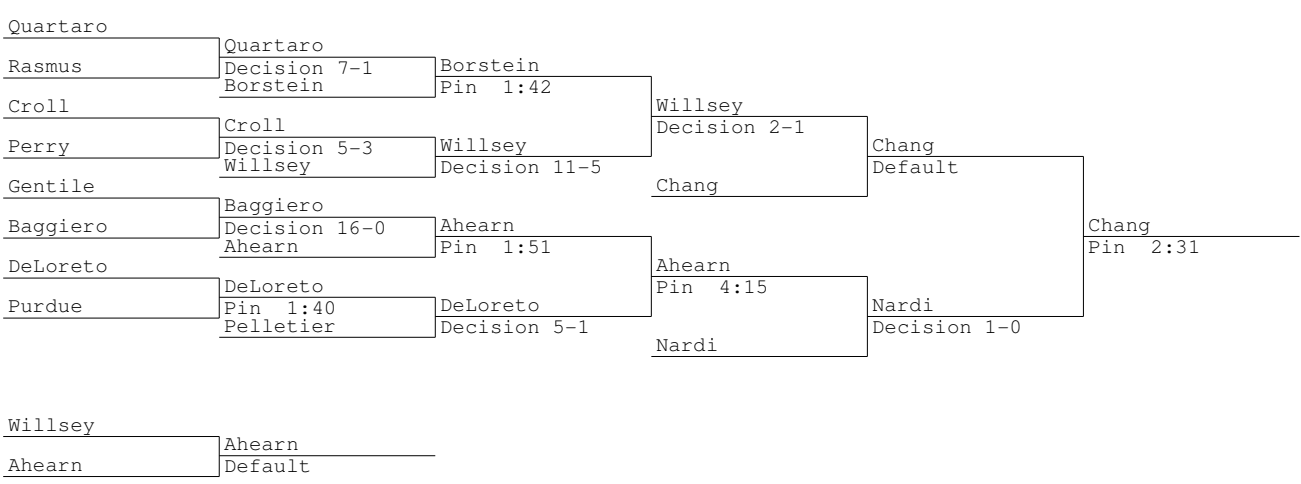

**Class M Tournament 2013**  
**120 lbs**

**Class M Tournament 2013**  
**160 lbs**

**Class M Tournament 2013**  
**220 lbs**