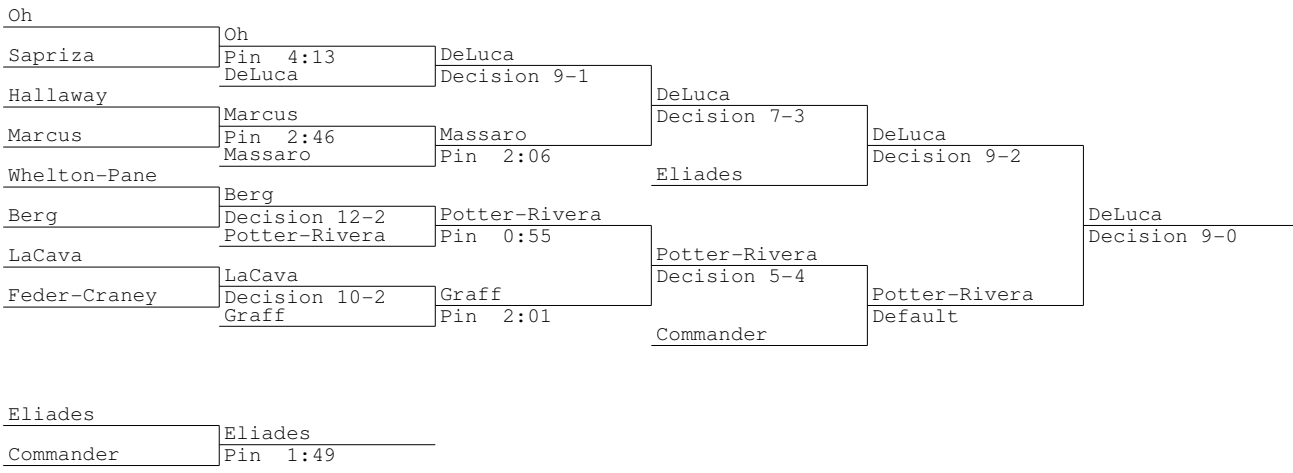

**Class M Tournament 2013**  
**120 lbs**

**Class M Tournament 2013**  
**160 lbs**

**Class M Tournament 2013**  
**220 lbs**