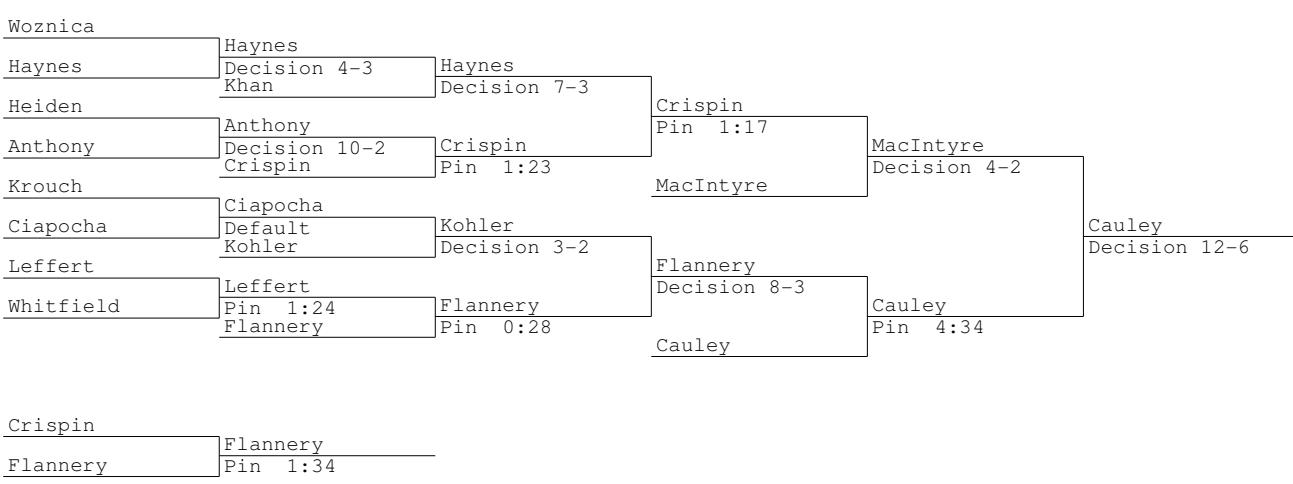

**Class M Tournament 2013**  
**120 lbs**

**Class M Tournament 2013**  
**160 lbs**

**Class M Tournament 2013**  
**220 lbs**