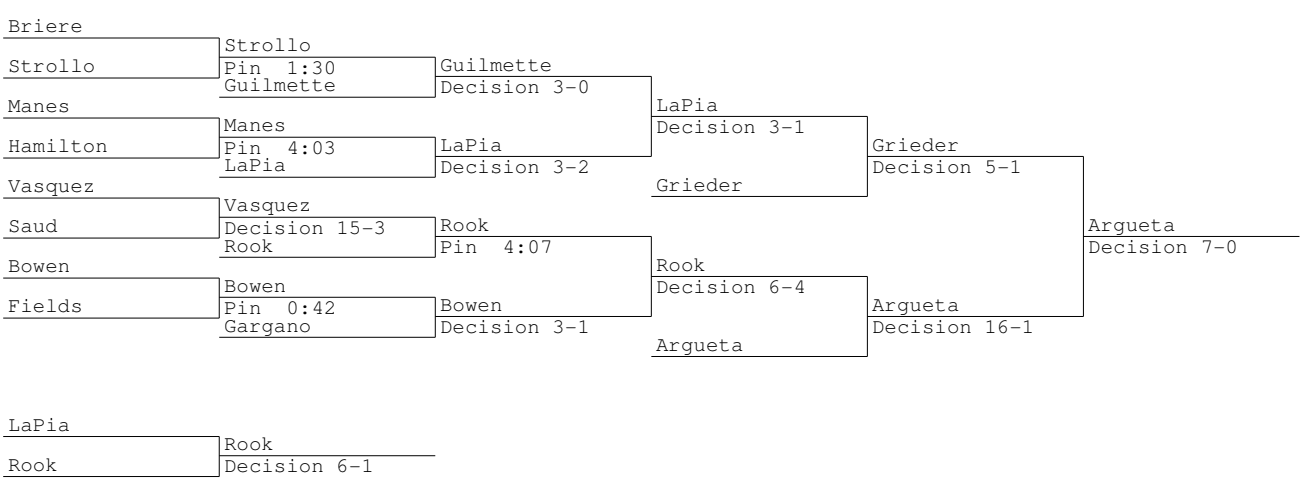

**Class M Tournament 2013**  
**120 lbs**

**Class M Tournament 2013**  
**160 lbs**

**Class M Tournament 2013**  
**220 lbs**