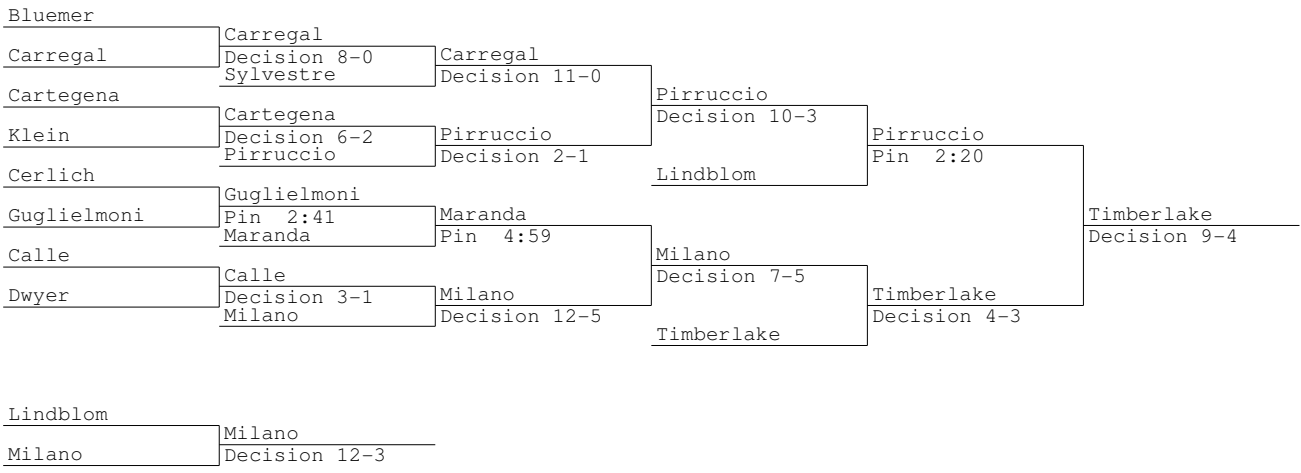

**Class M Tournament 2013**  
**120 lbs**

**Class M Tournament 2013**  
**160 lbs**

**Class M Tournament 2013**  
**220 lbs**