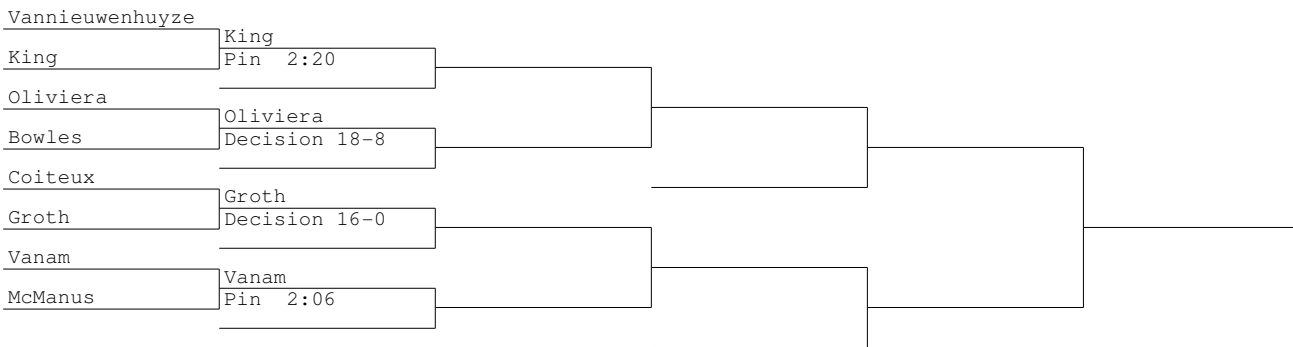

2008 CIAC Class 1L Wrestling Tournament  
103 lbs

2008 CIAC Class 1L Wrestling Tournament  
112 lbs

2008 CIAC Class 1L Wrestling Tournament  
119 lbs

2008 CIAC Class 1L Wrestling Tournament  
125 lbs

2008 CIAC Class 1L Wrestling Tournament  
130 lbs